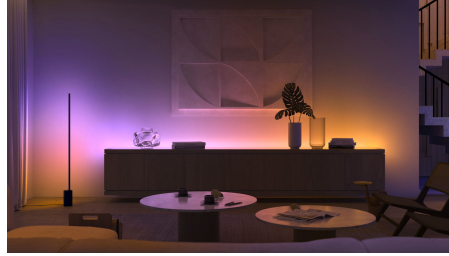

Create a personalised experience with colourful smart light

Transform your home with over 16 million colours, instantly creating the right atmosphere for any event. With the touch of a button, you can set a festive mood for a party, turn your living room into a movie theatre, enhance your home decor with colour accents, and much more.