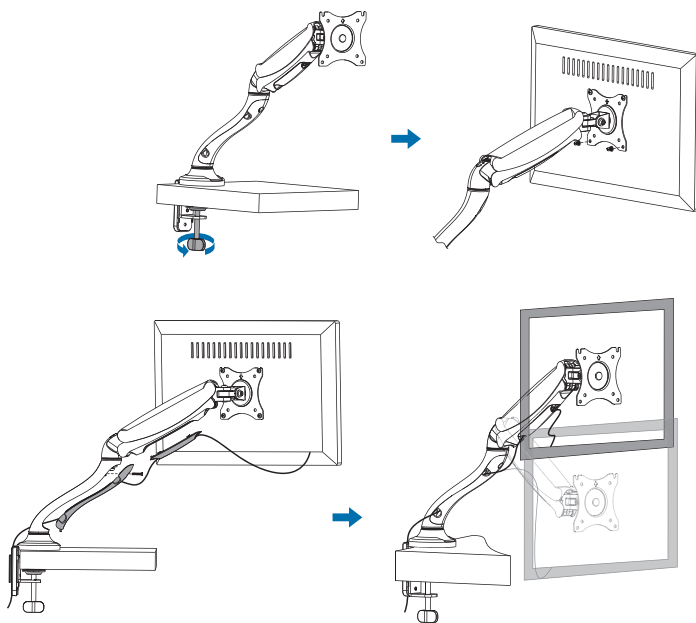

LogiLink®

Monitor Mount Stand with Adjustable Arm for 13"-27" Monitor

Art. No.: BP0023

Easy installation and compatible with VESA standard max. 100x100mm

Features:

- » Super strong mounting brackets: Solid-reinforced Cold Steel, durable product with maximum capacity of 6kg
- » Maximum arm extension length is 442mm, Tilt capacity: 90°~ -90°, Swivel capacity: 90°~ -90° and Rotation capacity: 180°~ -180°
- » Compatible with VESA 75x75mm, 100x100mm
- » Gas spring offers adjustable counterbalance to the direction of the monitor
- » Built-in spring gauge can adjust various monitor weights
- » Easy cable management inside the adjustable arms
- » Easy to install and height adjustable
- » Clamp and grommet mount included
- » Fit for 13-27 inch LCD Monitor

LogiLink®

Monitor Mount Stand with Adjustable Arm for 13"-27" Monitor

Art. No.: BP0023

Specification:

Screen Size	13"-27"
Rated Load	6kg/13.2lbs
VESA	75x75, 100x100
Installation	Clamp, Desk mount
Tilt	90°~-90°
Swivel	90°~-90°
Rotate	180°~-180°
Arm Extend	442mm
Clamp Thickness	10mm-85mm
Product Size	500 x 590 x 117mm

Fits
13"-27"
Monitor

VESA
Max.
100x100mm

Arm
Extend
442mm

rated
6kg/13.2lbs

Gas
Spring
Arm

-180° ~ 180°
ROTATION

90° ~ -90°
TILT

90° ~ -90°
SWIVEL