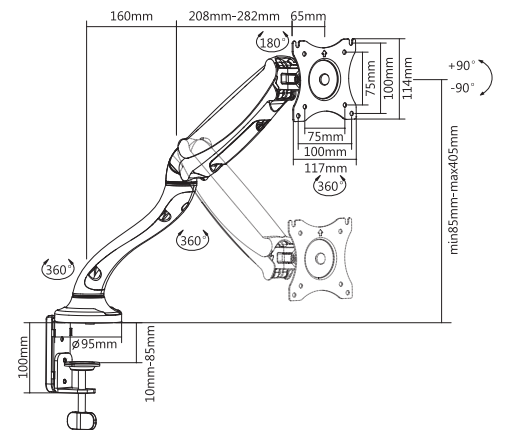

LogiLink®

Monitor Mount Stand with Adjustable Arm for 13"-27" Monitor

Art. No.: BP0023

Easy installation and compatible with VESA standard max. 100x100mm

Features:

- » Super strong mounting brackets: Solid-reinforced Cold Steel, durable product with maximum capacity of 6kg
- » Maximum arm extension length is 442mm, Tilt capacity: 90°~ -90°, Swivel capacity: 90°~ -90° and Rotation capacity: 180°~ -180°
- » Compatible with VESA 75x75mm, 100x100mm
- » Gas spring offers adjustable counterbalance to the direction of the monitor
- » Built-in spring gauge can adjust various monitor weights
- » Easy cable management inside the adjustable arms
- » Easy to install and height adjustable
- » Clamp and grommet mount included
- » Fit for 13-27 inch LCD Monitor

LogiLink®

Monitor Mount Stand with Adjustable Arm for 13"-27" Monitor

Art. No.: BP0023

Specification:

Screen Size	13"-27"
Rated Load	6kg/13.2lbs
VESA	75x75, 100x100
Installation	Clamp, Desk mount
Tilt	90°~-90°
Swivel	90°~-90°
Rotate	180°~-180°
Arm Extend	442mm
Clamp Thickness	10mm-85mm
Product Size	500 x 590 x 117mm

Fits
13"-27"
Monitor

VESA
Max.
100x100mm

Arm
Extend
442mm

rated
6kg/13.2lbs

Gas
Spring
Arm

-180° ~ 180°
ROTATION

90° ~ -90°
TILT

90° ~ -90°
SWIVEL

↑
Direction
Indicator

Package Contents:

- » 1 x Monitor Mount Stand
- » 1 x Screw Package
- » 1 x User Manual

Package Informations:

- » Packing Dimension: 390 x 255 x 123mm
- » Packing Weight: 3.08kg
- » Carton Dimension: 758 x 410 x 275mm
- » Carton Q'ty: 6pcs
- » Carton Weight: 19.4kg