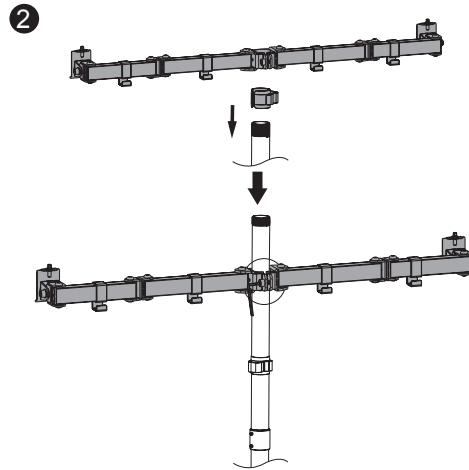

LogiLink®

Quad Monitor Desk Stand for 13"-32" Monitor

Art. No.: BP0046

Features:

- » Super strong mounting brackets: Solid-reinforced Cold Steel, durable product with maximum capacity of 8kg for each arm
- » Maximum arm extension length is 460mm, Tilt capacity: $45^{\circ}\sim-45^{\circ}$, Swivel capacity: $90^{\circ}\sim-90^{\circ}$ and Rotation capacity: $180^{\circ}\sim-180^{\circ}$
- » Compatible with VESA 75x75mm, 100x100mm
- » Clamp and grommet mount included
- » Easy to install
- » Fit for 13-32 inch LCD Monitor

Best Connectivity

LogiLink®

Quad Monitor Desk Stand for 13"-32" Monitor

Art. No.: BP0046

Specification:

Screen Size	13"-32"
Rated Load	8kg/17.6lbs
VESA	75x75, 100x100
Arm Extend	460mm
Tilt	45° ~ -45°
Swivel	90° ~ -90°
Rotate	180° ~ -180°
Product Size	913 x 280 x 905mm