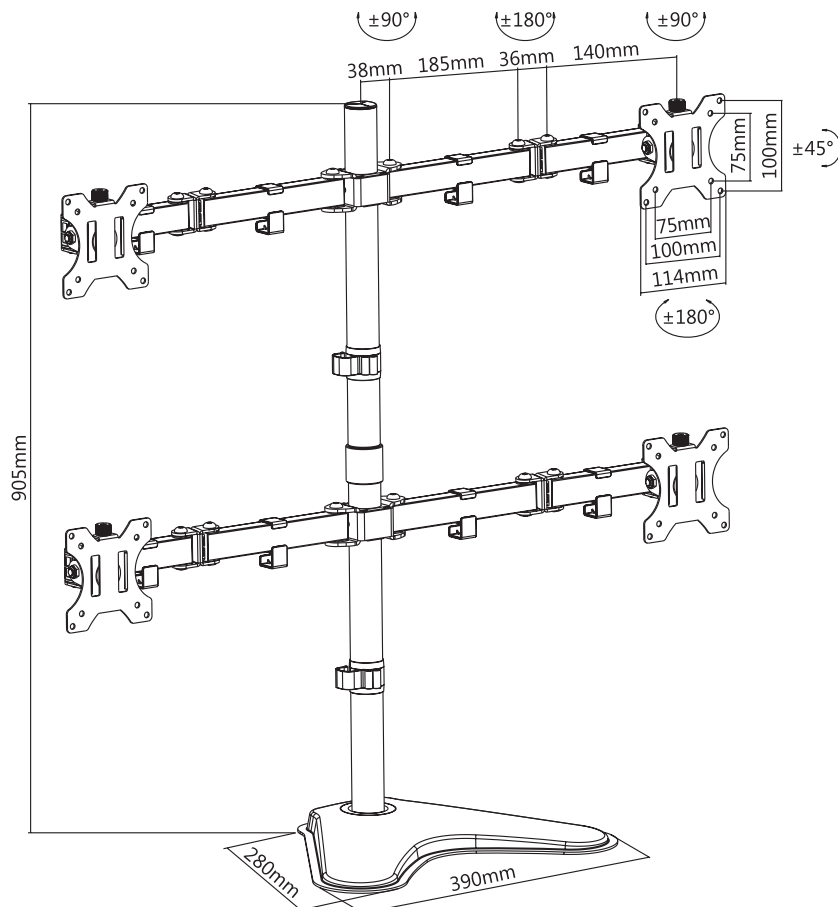

LogiLink®

Quad Monitor Desk Stand for 13"-32" Monitor

Art. No.: BP0046

Features:

- » Super strong mounting brackets: Solid-reinforced Cold Steel, durable product with maximum capacity of 8kg for each arm
- » Maximum arm extension length is 460mm, Tilt capacity: $45^{\circ}\sim-45^{\circ}$, Swivel capacity: $90^{\circ}\sim-90^{\circ}$ and Rotation capacity: $180^{\circ}\sim-180^{\circ}$
- » Compatible with VESA 75x75mm, 100x100mm
- » Clamp and grommet mount included
- » Easy to install
- » Fit for 13-32 inch LCD Monitor

Best Connectivity

LogiLink®

Quad Monitor Desk Stand for 13"-32" Monitor

Art. No.: BP0046

Specification:

Screen Size	13"-32"
Rated Load	8kg/17.6lbs
VESA	75x75, 100x100
Arm Extend	460mm
Tilt	45° ~ -45°
Swivel	90° ~ -90°
Rotate	180° ~ -180°
Product Size	913 x 280 x 905mm

Package Contents:

- » 1 x Dual Monitor Desk Stand
- » 1 x Screw Package
- » 1 x User Manual

Package Informations:

- » Packing Dimension: mm
- » Packing Weight: kg
- » Carton Dimension: mm
- » Carton Q'ty: pcs
- » Carton Weight: kg