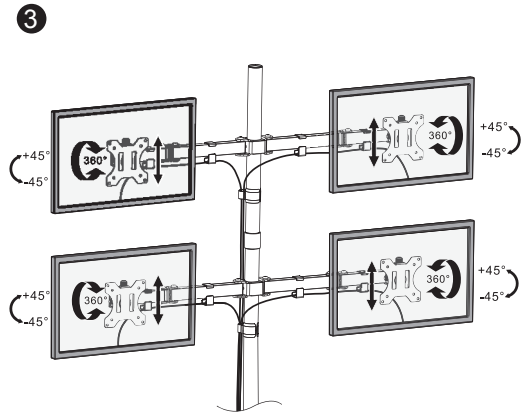

LogiLink®

Quad Monitor Desk Stand for 13"-32" Monitor

Art. No.: BP0046

Features:

- » Super strong mounting brackets: Solid-reinforced Cold Steel, durable product with maximum capacity of 8kg for each arm
- » Maximum arm extension length is 460mm, Tilt capacity: $45^{\circ}\sim-45^{\circ}$, Swivel capacity: $90^{\circ}\sim-90^{\circ}$ and Rotation capacity: $180^{\circ}\sim-180^{\circ}$
- » Compatible with VESA 75x75mm, 100x100mm
- » Clamp and grommet mount included
- » Easy to install
- » Fit for 13-32 inch LCD Monitor

Best Connectivity

LogiLink®

Quad Monitor Desk Stand for 13"-32" Monitor

Art. No.: BP0046

Specification:

Screen Size	13"-32"
Rated Load	8kg/17.6lbs
VESA	75x75, 100x100
Arm Extend	460mm
Tilt	45° ~ -45°
Swivel	90° ~ -90°
Rotate	180° ~ -180°
Product Size	913 x 280 x 905mm