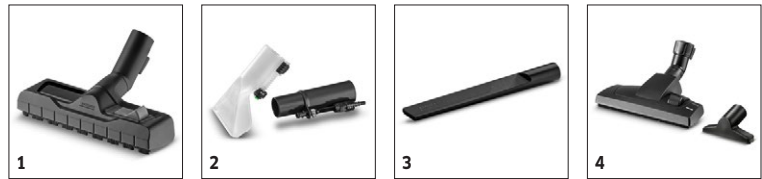

Order no.	Quantity				Price	Description	
Nozzles									
Switchable wet and dry floor nozzle with integrated parking nib	1	2.863-000.0	1 piece(s)					Switchable wet and dry vacuum nozzle for perfect dirt intake. Easy adaptation to wet or dry dirt using foot switch. For all Kärcher Home & Garden wet and dry vacuum cleaners.	☐
Upholstery spray extraction nozzle	2	2.885-018.0	1 piece(s)					Hand-held nozzle for wet vacuum cleaners. Ideal for deep cleaning upholstery and car seats.	☐
Extra-long crevice nozzle	3	2.863-306.0	1 piece(s)					Completely overhauled extra-long crevice nozzle. Ideal for hard-to-reach places in the car (e.g. gaps and crevices/joints). Suitable for all Kärcher Home & Garden wet and dry vacuum cleaners.	☐
Accessory kits									
Household kit	4	2.863-002.0	2 -part					The household kit contains a switchable dry vacuum nozzle and an upholstery nozzle. This practical accessory kit is suitable for all Kärcher Home & Garden wet and dry vacuum cleaners.	☐

☐ Available accessories.