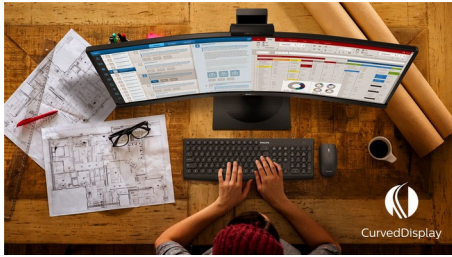

Philips
Curved LCD monitor with
Ultra Wide-Color

E Line
32 (31.5"/80 cm diag.)
2560 x 1440 (QHD)

325E1C

Simply immersive

The 32" curved E line display offers a truly immersive experience in a stylish design. Crystal-clear QHD with Ultra Wide-Color and AMD FreeSync technology brings your images to life!

Curved design inspired by the world around us

- Curved display design for a more immersive experience

Superb Picture Quality

- Ultra Wide-Color wider range of colours for a vivid picture
- VA display delivers awesome images with wide viewing angles
- Crystal clear images with Quad HD 2560 x 1440 pixels
- Effortlessly smooth gameplay with AMD FreeSync™ technology
- SmartContrast for rich black details
- SmartImage game mode optimised for gamers

Features designed for you

- Cable management reduces cable clutter for a neat workspace
- Less eye fatigue with Flicker-Free technology
- LowBlue Mode for easy-on-the-eyes productivity
- HDMI ensures universal digital connectivity
- DisplayPort connection for maximum visuals

PHILIPS

Highlights

Curved display design

Desktop monitors offer a personal user experience, which suits a curved design very well. The curved screen provides a pleasant yet subtle immersion effect, which focuses on you at the centre of your desk.