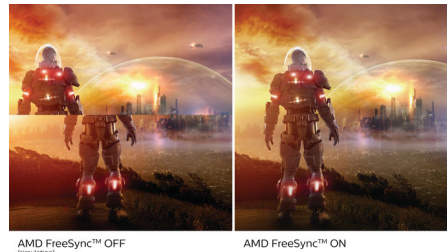

Ultra-smooth gaming

Gaming shouldn't be a choice between choppy gameplay or broken frames. With the new Philips monitor it doesn't have to be. Get fluid,

artefact-free performance at virtually any frame rate with AMD FreeSync™ technology, smooth, quick refresh and ultra-fast response time.