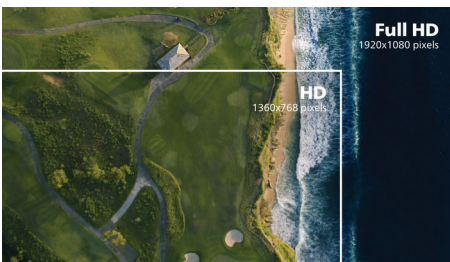

16:9 Full HD display

Picture quality matters. Regular displays deliver quality, but you expect more. This display features enhanced Full HD 1920 x 1080 resolution. With Full HD for crisp detail paired with high brightness, incredible contrast and realistic colours, expect a true-to-life picture.