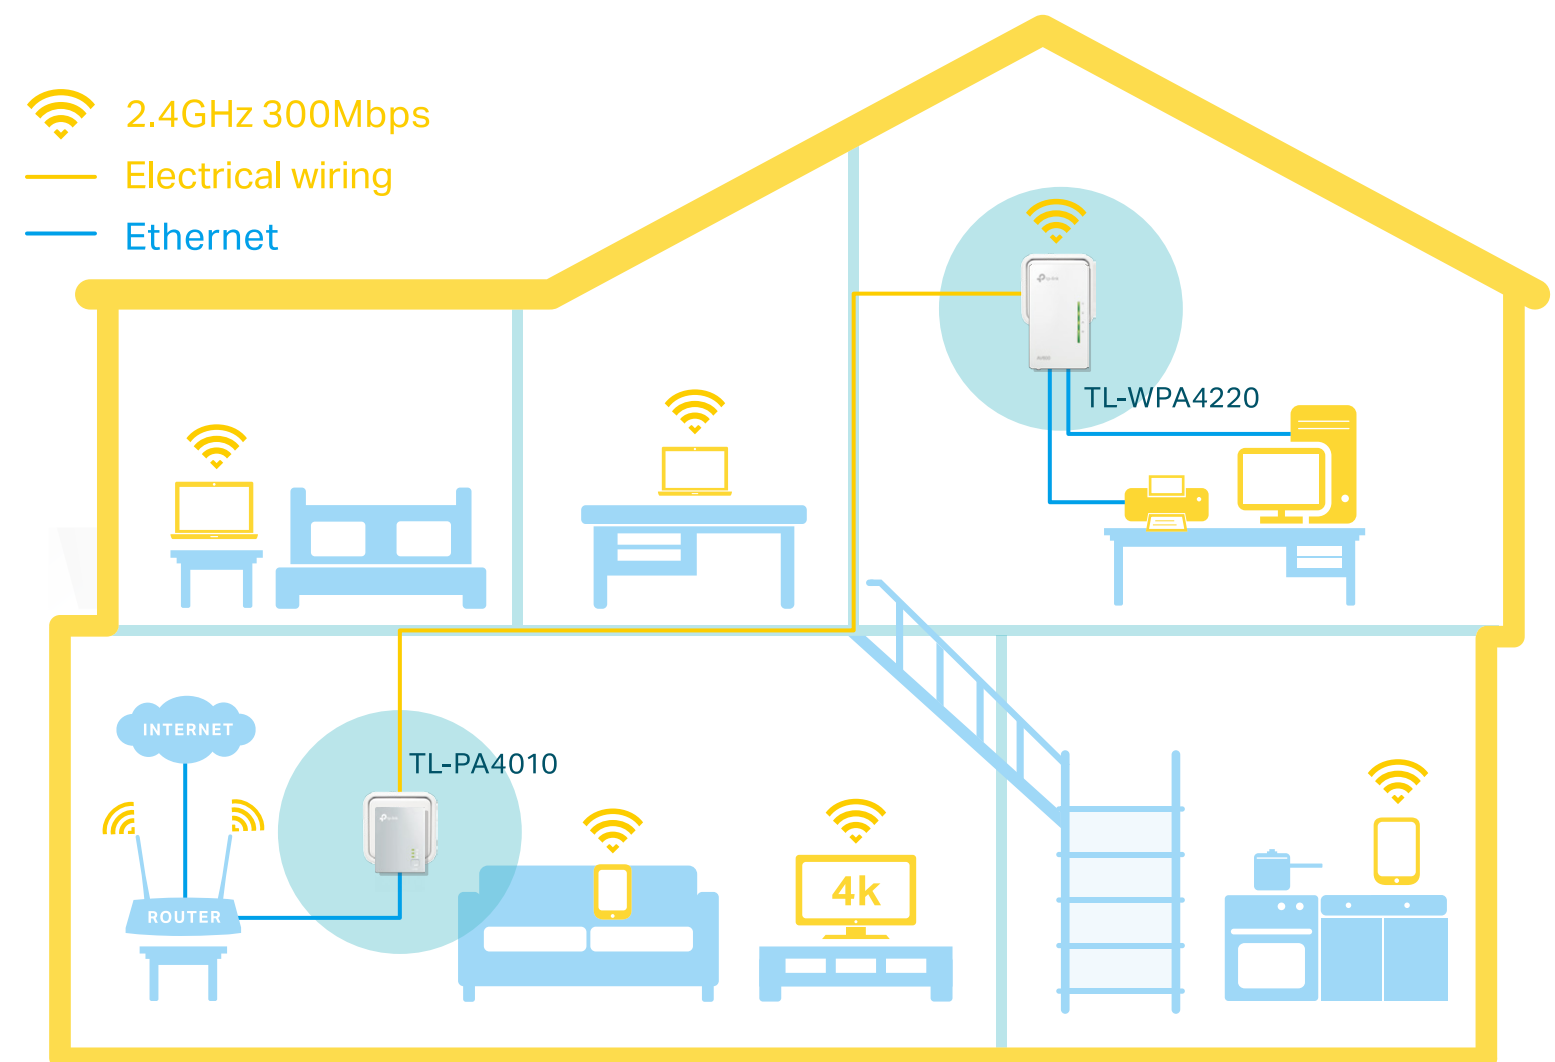

## Settings in Sync with Wi-Fi Move

Any changes made to network settings will be automatically applied across the entire network.

## 600Mbps over Powerline

HomePlug AV standard providing up to 600Mbps high speed data transmission over a home's existing electrical wiring, ideal for lag-free HD or 3D video streaming and online gaming.

## 300Mbps Wi-Fi

Extend 300Mbps wireless connections to previously hard-to-reach areas of your home and office.