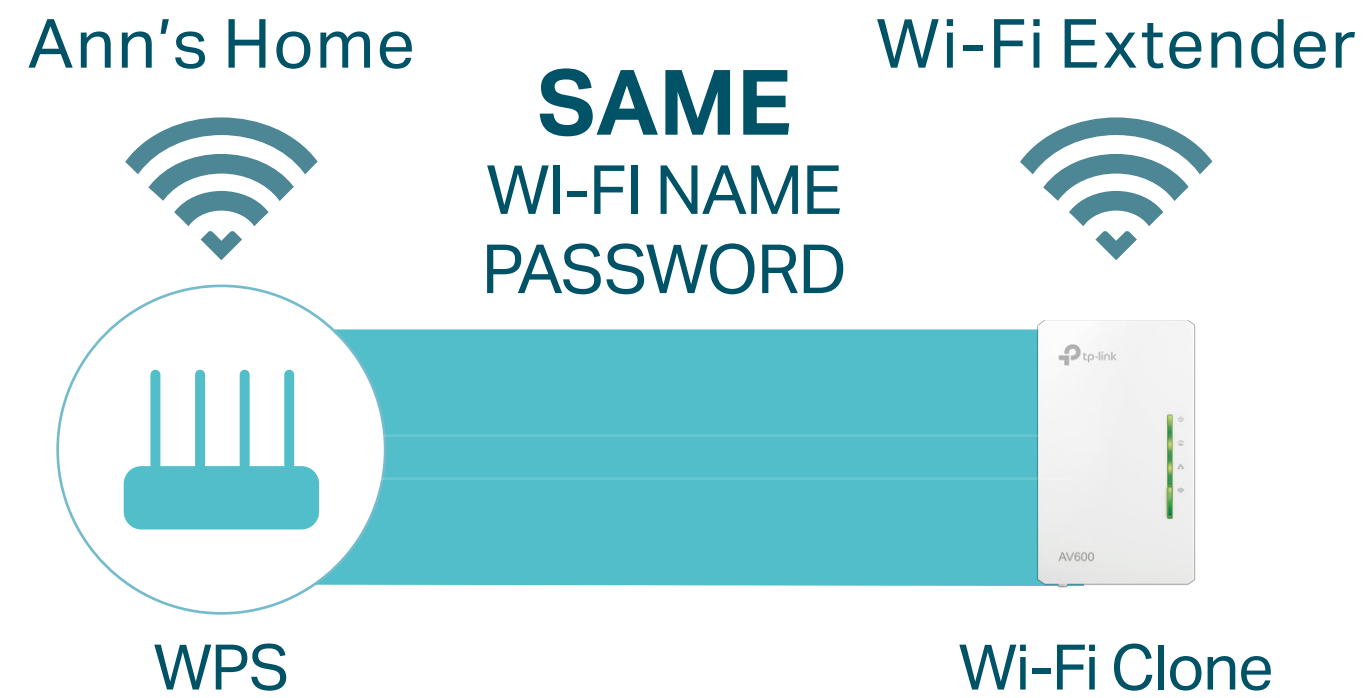

# AV600 Powerline Wi-Fi Extender

Instant Wi-Fi & Wired  
Network Everywhere

TL-WPA4220

HomePlug  
AV 600Mbps

300Mbps  
Wi-Fi

Wi-Fi  
Auto-Sync

## Simple Setup with Wi-Fi Clone

Copy your wireless network name (SSID) and password from your router instantly by pressing the Wi-Fi Clone button.