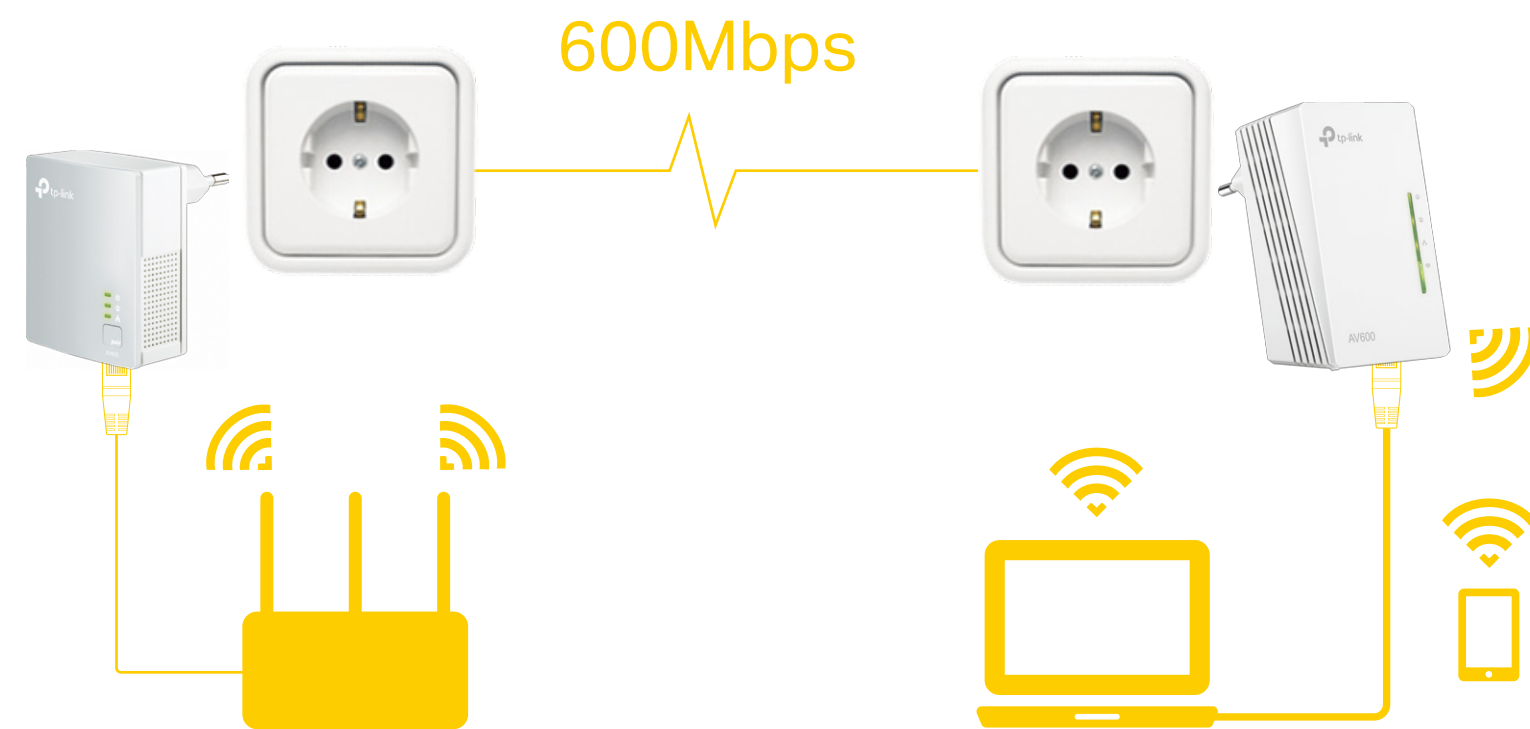

## Simple Setup with Wi-Fi Clone

Copy your wireless network name (SSID) and password from your router instantly by pressing the Wi-Fi Clone button.

## Settings in Sync with Wi-Fi Move

Any changes made to network settings will be automatically applied across the entire network.

## 600Mbps over Powerline

HomePlug AV standard providing up to 600Mbps high speed data transmission over a home's existing electrical wiring, ideal for lag-free HD or 3D video streaming and online gaming.