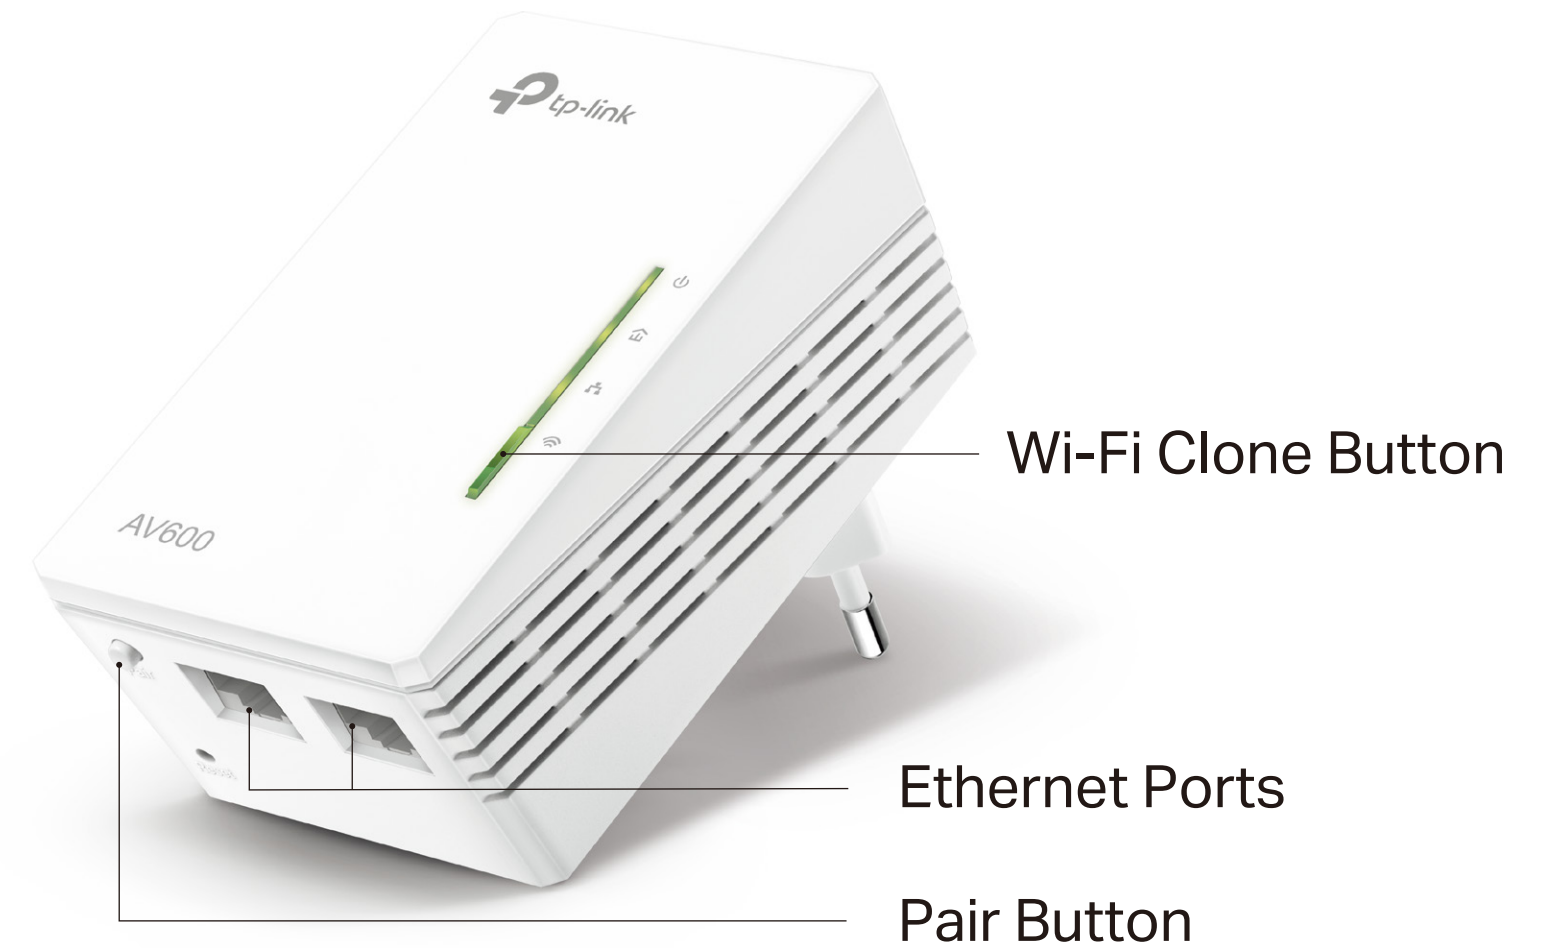

Specifications

Hardware

- Transmission Speeds:
  - Powerline: up to 600 Mbps
  - Ethernet: 10/100 Mbps
- Standards and Protocols:
  - HomePlug AV, IEEE 1901, IEEE 802.3, IEEE 802.3u, IEEE 802.11b/g/n
- Interface: 2 Ethernet Ports
- Plug Type: EU
- Button: Pair, Reset, Wi-Fi Clone
- LED Indicator: Power, Powerline, Ethernet, Wi-Fi
- Dimension (W x D x H): 3.7 × 2.1 × 1.6 in. (94 × 54 × 40 mm)
- IGMP: IGMP v1/v2/v3
- Power Consumption: Maximum: 5.6W, Typical: 5.2W
- Range: Up to 300 meters/1000 feet over existing electrical wiring
- Compatibility:
  - Compatible with all HomePlug AV & AV2 standard powerline adapters