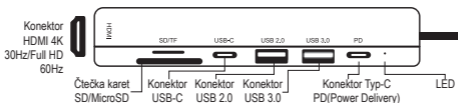

Multifunkční adaptér zvyšuje počet portů na notebooku díky portu USB-C a umožňuje tak připojit více zařízení současně. Adaptér je vybaven portem USB 3.0, který umožňuje připojení příslušenství, jako je klávesnice, myš, sluchátka a navíc zvyšuje počet dostupných portů na vašem notebooku. Adaptér také poskytuje možnost připojení monitoru a TV přes HDMI 4K vstup, který umožňuje přenos obrazu ve vysokém rozlišení.

HDMI funguje pouze v případě, že je adaptér připojen k zásuvce USB-C, která podporuje PD.

INSTALACE

1. Připojte multifunkční adaptér k portu USB-C počítače, notebooku / smartphonu.
2. Připojte zařízení / příslušenství k adaptéru a odpovídajícím zásuvkám.
3. Systém automaticky nainstaluje ovladače.