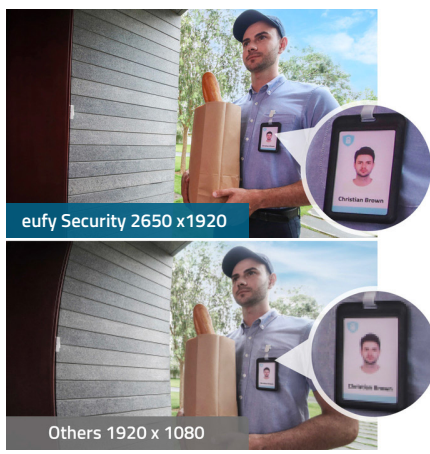

Video Doorbell 2K

(Battery-Powered)

- 2K**
2K Resolution
- WDR**
Wide Dynamic Range
- 180 Days**
1 Charge = 180 Days
- Free local Storage**
- Human Body Detection**
- Multi-User Access**
- Dual Power Options**
- Works with Existing Chime**

- 2K Resolution
- 180 days battery life
- Free local storage

Video Doorbell 2K (Battery-Powered)

Resolution	2K (2650x1920)
Video Format	H.265/H.264
Image Sensor	Sony IMX335, 1/2.8 in
Field of View	160°
Night Vision Range	15 ft (5m)
Wireless	2.4GHz Wi-Fi
Battery Life	6 Months Usage, 1 year in Standby Mode
Audio	Full Duplex Audio
Motion Detection	Adjustable Sensitivity, Human Detection, Face Detection
Activity Zone	Yes
Weight	200g
Dimensions	5.5 x 2.1 x 1.1 in (140 x 54 x 28 mm)
Operating Temperature	-4°F to 122°F (-20°C to 50°C)
Warranty and Support	1 year
Outdoor / Indoor Use	Yes (IP65-Rated)

HomeBase 2

Interface Port	Fast Ethernet
Indicator LEDs	Status and Siren
Wireless	Low Frequency Wireless and 2.4GHz Wi-Fi
Wireless Range	300+ feet (90+m) line of sight
Antenna	Internet antenna
Local Storage	16GB EMMC
IP Configuration	DHCP
Charging Output	5V/2A USB Charging
Power Adapter	Input: 100 - 240V - 50/60Hz Output: 12V-2A
Audio	2W Speaker
Weight	300g
Dimensions	3.4 x 3.4 x 5.2 in (85.1 x 85.1 x 131mm)
Operating Temperature	14°F to 113°F (-10°C to 45°C)