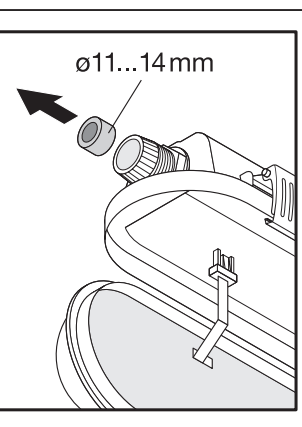

DAMPPROOF 5x THROUGHWIRING IP65