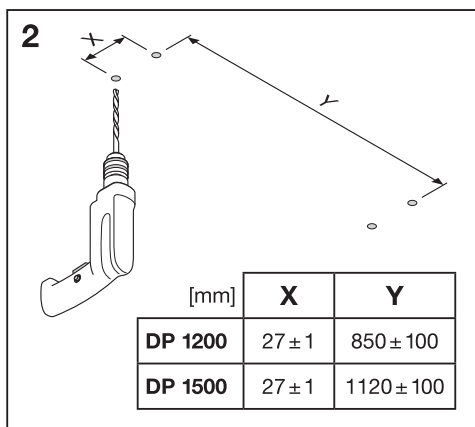

1x DAMPPROOF 5TH IP65   2x DAMPPROOF 5TH IP65   3x DAMPPROOF 5TH IP65   ...   nx DAMPPROOF 5TH IP65

	n	B16	C10	C16
	DAMPPROOF 1200	27	24	39
	DAMPPROOF 1500	26	23	37