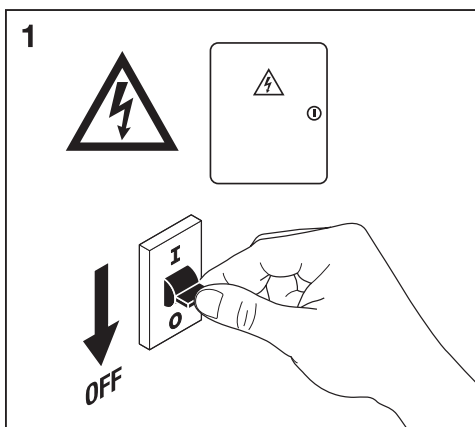

1x DAMPPROOF 5TH IP65   2x DAMPPROOF 5TH IP65   3x DAMPPROOF 5TH IP65   ...   nx DAMPPROOF 5TH IP65

	n	B16	C10	C16
	DAMPPROOF 1200	27	24	39
	DAMPPROOF 1500	26	23	37