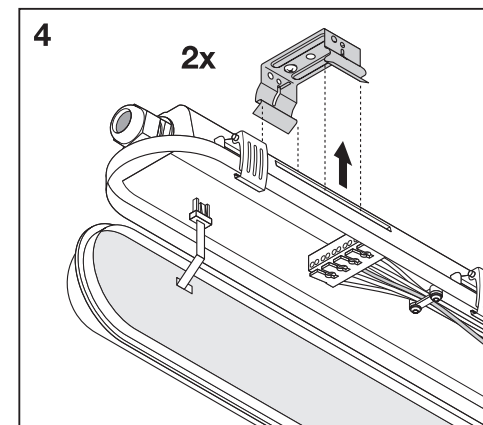

DAMPPROOF 5x THROUGHWIRING IP65