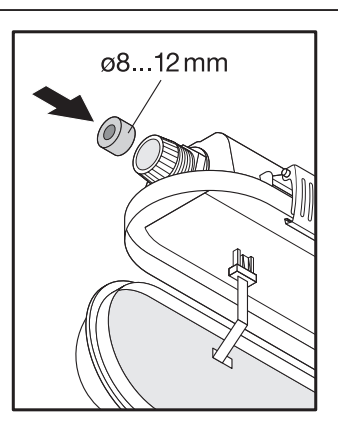

DAMPPROOF 5x THROUGHWIRING IP65