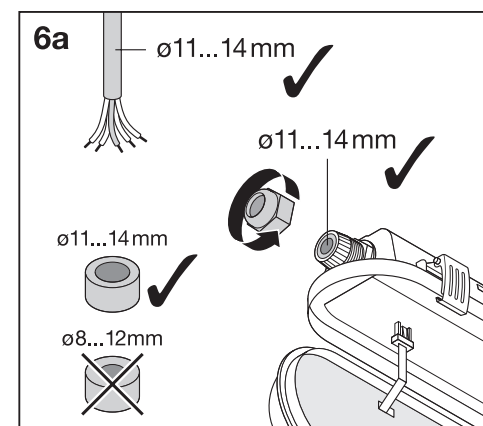

	EAN	IP	IK	∠	R _a	⌈ (°C)	PF	⊿
DP 5TH 1200 32W 840 IP65 GY	4058075541924	65	08	110	> 80	-25...+40	> 0.9	1.6 kg
DP 5TH 1500 46W 840 IP65 GY	4058075541948	65	08	110	> 80	-25...+40	> 0.9	1.9 kg

DAMPPROOF 5x THROUGHWIRING IP65

1x DAMPPROOF 5TH IP65 2x DAMPPROOF 5TH IP65 3x DAMPPROOF 5TH IP65 ... nx DAMPPROOF 5TH IP65

	n	B16	C10	C16
	DAMPPROOF 1200	27	24	39
	DAMPPROOF 1500	26	23	37

2

DAMPPROOF 5x THROUGHWIRING IP65

3