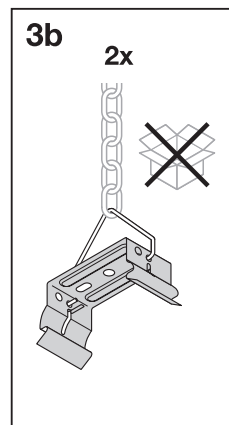

DAMPPROOF 5x THROUGHWIRING IP65