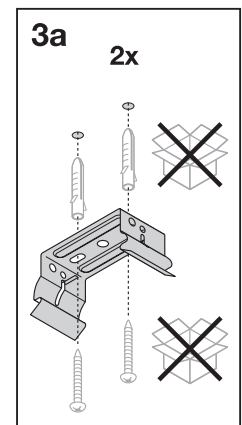

DAMPPROOF 5x THROUGHWIRING IP65