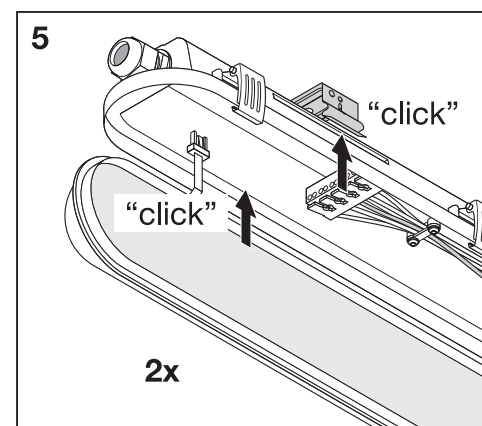

DAMPPROOF 5x THROUGHWIRING IP65