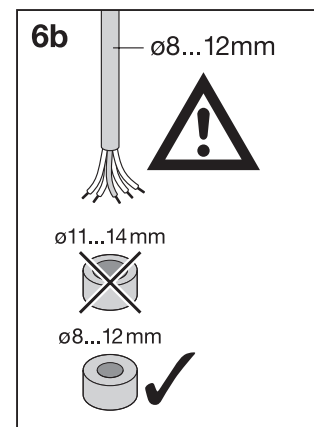

	EAN	IP	IK	∠	R _a	⌈ (°C)	PF	⊿
DP 5TH 1200 32W 840 IP65 GY	4058075541924	65	08	110	> 80	-25...+40	> 0.9	1.6 kg
DP 5TH 1500 46W 840 IP65 GY	4058075541948	65	08	110	> 80	-25...+40	> 0.9	1.9 kg

DAMPPROOF 5x THROUGHWIRING IP65

1x DAMPPROOF 5TH IP65 2x DAMPPROOF 5TH IP65 3x DAMPPROOF 5TH IP65 ... nx DAMPPROOF 5TH IP65

	n	B16	C10	C16
	DAMPPROOF 1200	27	24	39
	DAMPPROOF 1500	26	23	37

2

DAMPPROOF 5x THROUGHWIRING IP65

3