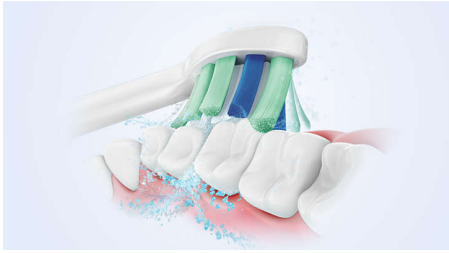

- Optimise your brushing with SmarTimer and QuadPacer

Easy transition to Sonicare

- Easy-Start to ease the transition

Protects your gums

- Built-in pressure sensor protects your teeth and gums

Provides superior clean

- Up to 3 x better plaque removal vs. a manual toothbrush*
- Our unique technology brings you a powerful yet gentle clean

Highlights

Advanced Sonicare Technology

Powerful bristle vibrations drive microbubbles deep between your teeth and along your gum line for a refreshing experience. You will get two months' worth of manual brushing in just 2 minutes.** 31,000 brush strokes per minute gently clean your teeth, break up plaque and sweep it away for an exceptional daily clean.

Removes plaque 3 x better*

The Sonicare electric toothbrush with advanced sonicare technology is clinically proven to remove plaque up to 3 X better* than a manual toothbrush. It removes plaque from your teeth and along the gum line while protecting your gums.

Protects your gums

Built-in pressure sensor automatically detects the pressure you apply, warns you and reduces the toothbrush vibrations automatically to help

protect your gums. The toothbrush will make a pulsing sound as a reminder to ease off the pressure. 7 out of 10 people found this feature helped them become better brushers.