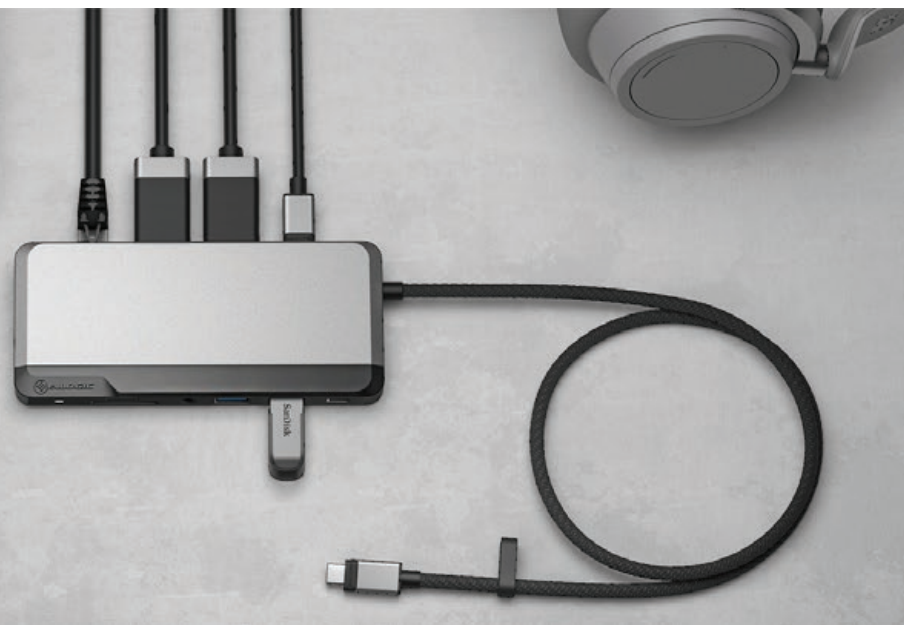

Part no

Colour

U1CSH-SGR

• Space grey

Compatibility

Windows

Dual Display Mini Dock

MX2 LITE

HDMI Edition