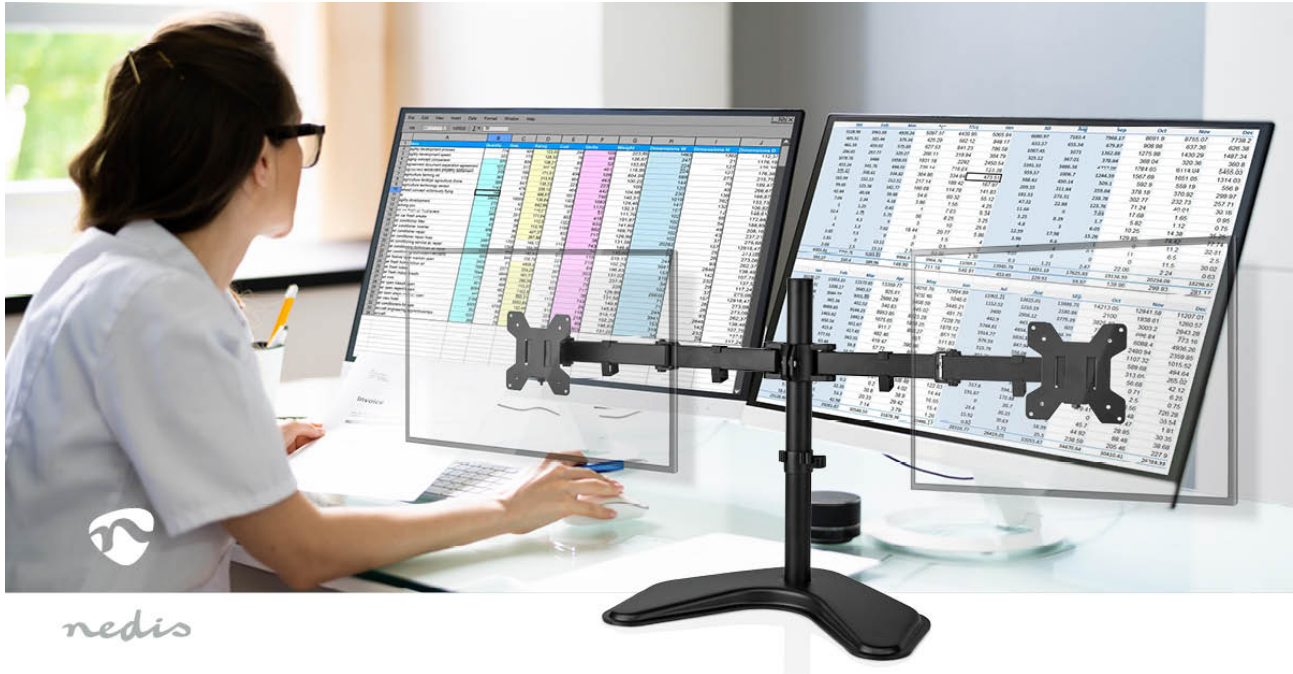

nedis

Desk Monitor Mount

2 Screen(s) | 15 - 32 " | 75x75 / 100x100 | Full Motion

Brand: Nedis | Article number: MMDOSD110BK | Product EAN number: 5412810442836

Inner Carton EAN: | Outer Carton EAN: 5412810442843

The Nedis Full Motion monitor desk mount is a tilt, swivel and rotatable desk mount for 2 flat screens up to 32". This mount is a great choice to give you space saving on desks and work surfaces.

The versatile tilt (90°), rotate (360°) and swivel (180°) technology allows the mount to change to any viewing angle to fully benefit from the capabilities of a flat screen. The portrait-to-landscape 360° rotation gives a wide motion range. The mount is manually height adjustable from 0 to 40 centimetres. An innovative cable management system conceals and routes cables from mount to the screen. Ideal to keep the workplace nice and tidy.

[Read more online](#)

Features

- Monitor desk stand mount for mounting two screens up to 32"
- Full motion, height adjustable with swivel and tilt functionality
- Portrait-to-landscape 360° rotation for a wide motion range
- Cable management system for organizing the connection cables
- Suitable for all manufacturers and brands as well as curved flat screens
- Easy mounting, compatible with VESA standards 75x75 and 100x100
- Ideal for use in (home) offices and on counters or in a reception area