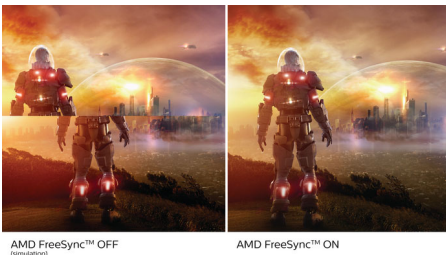

Ultra-smooth gaming

Gaming shouldn't be a choice between choppy gameplay or broken frames. With the new Philips monitor it doesn't have to be. Get fluid, artefact-free performance at virtually any frame rate with AMD FreeSync™ technology, smooth, quick refresh and ultra-fast response time.