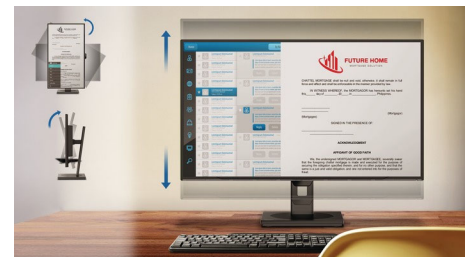

LowBlue Mode and Flicker-free

Our LowBlue Mode and Flicker-free technology have been developed to reduce eye strain and fatigue often caused by long hours in front of a monitor.

Built-in stereo speakers

A pair of high-quality stereo speakers built into a display device. They may be visible front firing, or invisible down firing, top firing, rear firing etc. depending on model and design.

Compact Ergo Base

The Compact Ergo Base is a people-friendly Philips monitor base that tilts, pivot and height-adjusts so each user can position the monitor for maximum viewing comfort and efficiency.

Cable management

Cable management is an intimate design that maintains a tidy workspace by organising the cables and wires required for the operation of a display device.