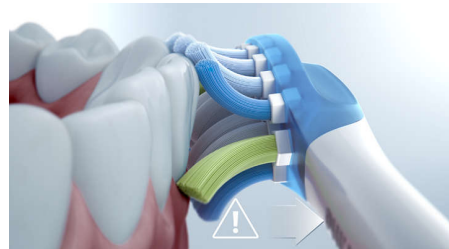

Built-in pressure sensor

You might not notice if you're brushing too hard, but your DiamondClean 9000 will. If you need to ease up, the toothbrush will make a pulsing sound. It's a reminder to let your brush head do the work. 7 out of 10 people found this feature helped them become a better brusher.