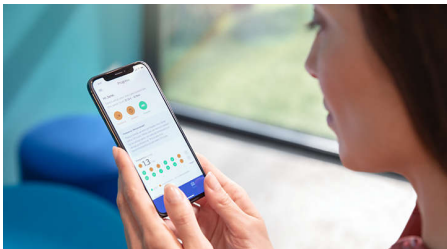

Progress Report

The DiamondClean 9000 gives you the guidance you need to improve and maintain healthy brushing habits in between dentist check-ups. Built-in smart sensors let you know when you're using too much pressure, and by connecting your brushing experience to the Sonicare app, a personalised Progress Report helps you stay on track and see how much you've improved over time.