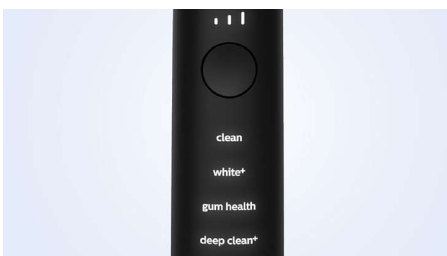

## Removes up to 10 x more plaque\*

Know you're getting the deepest possible clean with the C3 Premium Plaque Control brush head. The soft, flexible bristles are designed to curve around the contours of your teeth, giving you 4 x more surface contact\*\* and up to 10 x more plaque removal from hard-to-reach spots.

## Progress Report

The DiamondClean 9000 gives you the guidance you need to improve and maintain healthy brushing habits in between dentist check-ups. Built-in smart sensors let you know when you're using too much pressure, and by connecting your brushing experience to the Sonicare app, a personalised Progress Report helps you stay on track and see how much you've improved over time.

## 4 modes, 3 intensities

The DiamondClean 9000 comes with Clean, White+, Gum Health and Deep Clean+ to take care of your brushing needs. Clean mode is for

exceptional everyday cleaning, White+ is for removing stains, Gum Health provides a gentle yet effective clean for gums and Deep Clean+ gives you an invigorating deep clean. Three intensities allow you to choose between a higher setting to boost your clean and a lower one for more sensitive mouths.

## Modes

**Clean:** For exceptional everyday cleaning

**3 intensities:** High, Low, Medium

**Deep Clean+:** For an invigorating deep clean

**Gum Health:** Special attention to molars

**White+:** To remove surface stains