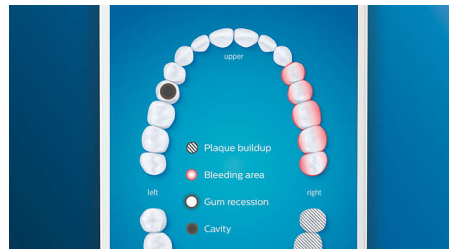

Optimise your brushing

- Brush heads automatically select the optimal settings
- Make sure you're getting the most from your brush head
- Choose from 4 modes and 3 intensity settings

Highlights

4 modes, 3 intensity settings

Never miss a spot

The Philips Sonicare app lets you know when you've achieved a thorough clean, and coaches you to be a better, more mindful brusher.

TouchUp feature

If you happen to miss a spot while brushing your teeth, your app's TouchUp feature will show you. You can then go back for a second pass, and be confident you are getting a complete clean, every time.

Smart replacement reminders

Brush heads wear out over time and become less effective at removing plaque. With smart brush head recognition you'll never lose track of when to replace your brush head. Your toothbrush tracks how long and hard you've brushed with each brush head, and will alert you when it's time to replace. You can also monitor the lifetime of your brush heads in the Philips Sonicare app, and even order replacements so you're never caught short.

Focus areas and goal-setting

Any trouble areas your dentist has pointed out? We'll highlight them on your in-app 3D mouth map and remind you to pay extra attention to these areas.

Too much pressure?

You might not notice when you brush too hard, but your DiamondClean Smart will. If you use too much pressure, the light ring on