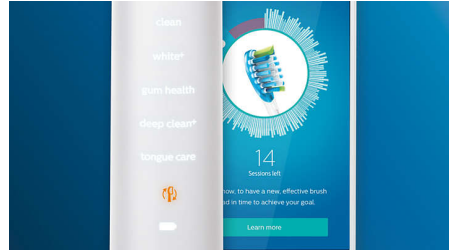

With DiamondClean Smart you get the full works. Our 3 intensity settings let you boost your clean and our 4 modes cover all your brushing needs; Clean mode for exceptional daily cleaning, White+ to remove stains, Deep Clean+ for an invigorating deep clean, and Gum Health to gently clean along your gum line.

Never miss a spot

The Philips Sonicare app lets you know when you've achieved a thorough clean, and coaches you to be a better, more mindful brusher.

TouchUp feature

If you happen to miss a spot while brushing your teeth, your app's TouchUp feature will show you. You can then go back for a second pass, and be confident you are getting a complete clean, every time.

Smart replacement reminders

Brush heads wear out over time and become less effective at removing plaque. With smart brush head recognition you'll never lose track of when to replace your brush head. Your toothbrush tracks how long and hard you've brushed with each brush head, and will alert you when it's time to replace. You can also monitor the lifetime of your brush heads in the Philips Sonicare app, and even order replacements so you're never caught short.

Focus areas and goal-setting

Any trouble areas your dentist has pointed out? We'll highlight them on your in-app 3D mouth map and remind you to pay extra attention to these areas.

Too much pressure?

You might not notice when you brush too hard, but your DiamondClean Smart will. If you use too much pressure, the light ring on