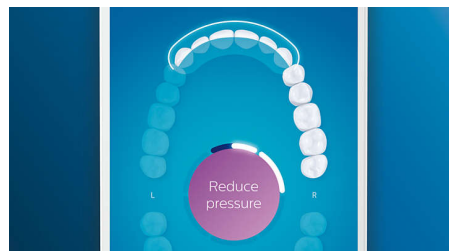

Optimise your brushing

- Brush heads automatically select the optimal settings
- Make sure you're getting the most from your brush head
- Choose from 4 modes and 3 intensity settings

Highlights

4 modes, 3 intensity settings

Smart replacement reminders

Brush heads wear out over time and become less effective at removing plaque. With smart brush head recognition you'll never lose track of when to replace your brush head. Your toothbrush tracks how long and hard you've brushed with each brush head, and will alert you when it's time to replace. You can also monitor the lifetime of your brush heads in the Philips Sonicare app, and even order replacements so you're never caught short.

Focus areas and goal-setting

Any trouble areas your dentist has pointed out? We'll highlight them on your in-app 3D mouth map and remind you to pay extra attention to these areas.

Too much pressure?

You might not notice when you brush too hard, but your DiamondClean Smart will. If you use too much pressure, the light ring on

the end of your handle will flash. This is a gentle reminder to ease off the pressure and let your brush head do the work. 7 out of 10 people found that this feature helped them to become a better brusher.