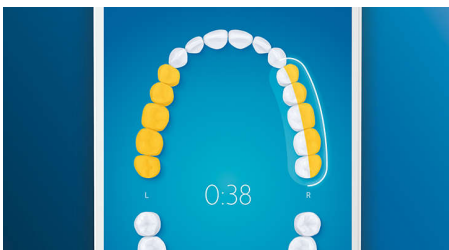

TouchUp feature

If you happen to miss a spot while brushing your teeth, your app's TouchUp feature will show you. You can then go back for a second pass, and be confident you are getting a complete clean, every time.