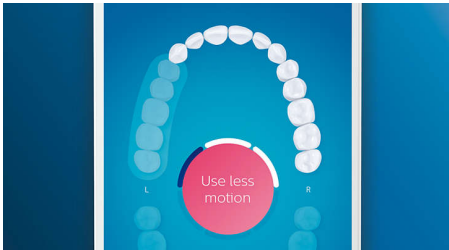

Optimise your brushing

- Brush heads automatically select the optimal settings
- Make sure you're getting the most from your brush head
- Choose from 4 modes and 3 intensity settings

Highlights

4 modes, 3 intensity settings

With DiamondClean Smart you get the full works. Our 3 intensity settings let you boost your clean and our 4 modes cover all your brushing needs; Clean mode for exceptional daily cleaning, White+ to remove stains, Deep Clean+ for an invigorating deep clean, and Gum Health to gently clean along your gum line.

Never miss a spot

The Philips Sonicare app lets you know when you've achieved a thorough clean, and coaches you to be a better, more mindful brusher.

TouchUp feature

If you happen to miss a spot while brushing your teeth, your app's TouchUp feature will show you. You can then go back for a second pass, and be confident you are getting a complete clean, every time.