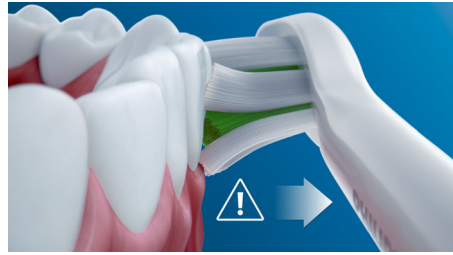

Designed around you

- Encouragement to brush thoroughly
- Makes traveling easier for you

PHILIPS
sonicare

Highlights

Naturally whiter teeth

Click on the W DiamondClean brush head to remove surface stains and reveal a whiter smile. With its densely packed central stain-removal bristles, it's clinically proven to whiten teeth in just one week.

Too much pressure?

You may not notice if you're brushing too hard, but your toothbrush will. If you start taking it out on your gums, the toothbrush will make a pulsing sound as a reminder to ease off on the pressure.