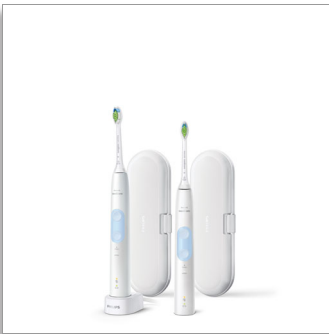

Philips Sonicare
ProtectiveClean 4500
Sonic electric toothbrush

Built-in pressure sensor
2 cleaning modes
1 x BrushSync feature

HX6839/34

Whiter teeth. Gently does it.

Whitens teeth in just 1 week.

Feel the difference of a gentle clean with our Pressure Sensor while whitening your teeth in 1 week.

Proven to improve oral health

- Safe & gentle on sensitive areas, orthodontics & dental work
- Whitens teeth in just one week

Optimize your brushing

- Clean and white mode

Innovative technology

- Dynamic cleaning action drives fluid between teeth
- Lets you know when you're pressing too hard
- Connects smart brush handle and smart brush heads
- Always know when to replace your brush heads

Designed around you

- Encouragement to brush thoroughly
- Makes traveling easier for you

PHILIPS
sonicare

Highlights

Naturally whiter teeth

Click on the W DiamondClean brush head to remove surface stains and reveal a whiter smile. With its densely packed central stain-removal bristles, it's clinically proven to whiten teeth in just one week.