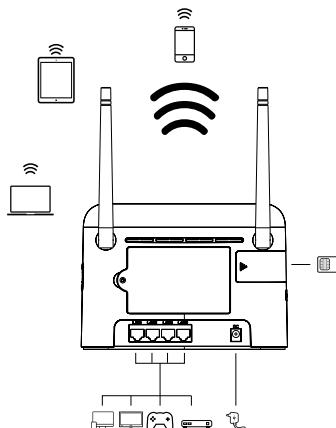

Wireless

LTE Category	Cat 4
Network Type	LTE: 1/3/5/7/8/20/38/40/41 WCDMA: 1/5/8
Wi-Fi Standards	IEEE 802.11b/g/n
Signal Rate	300 Mbit/s at 2.4 GHz
Transmit Power	CE: <20 dBm (2.4 GHz)
Wi-Fi Functions	Enable/Disable Wireless Radio, WMM, Wireless Statistics
Wi-Fi Security	WPA/WPA2, WPA-PSK/WPA2-PSK encryptions
Wi-Fi SSID	4 concurrent
Wi-Fi MAC Filter	Yes
Antenna Type	2 Internal Wi-Fi Antennas 2 fix external 4G LTE Antennas

Hardware

Ethernet Ports	4x 10/100M LAN port (Auto MDI/MDIX)
Buttons	WPS, Reset, Power
LEDs	System, Power, PIN, Wi-Fi, 4G, Internet, WPS
Power	External power supply, 12 V / 1 A DC
Standards	Compatible with WCDMA, FDD-LTE, TDD-LTE, IEEE 802.11b/g/n

Software

Internet Protocol	IPv4
Operation Modes	3G/4G Router, Wireless Router
DHCP	Server, Client
Port Forwarding	Yes
Firewall Security	Port Filtering, Port Mapping, UPNP, DMZ
Management	Data Plan Management, Data Usage Statistics, Web UI Access

Other specifications

Certification	CE
Package Contents	1x STRONG 4G LTE Router 350 1x RJ45 Ethernet Cable 1x External Power Supply 1x Quick Installation Guide 1x Micro to Standard SIM Card Adapter 1x Nano to Standard SIM Card Adapter
System Requirements	Windows 7, 8, 8.1, 10, Mac OS X, Linux, Internet Browser
Environment	Operating Temperature: -10°C ~ +65°C Storage Temperature: -20°C ~ +85°C Humidity: 5% ~ 95% non-condensing
Dimensions in mm:	183.9 x 39.6 x 130 (W x D x H)
Weight in kg:	0.32

EAN 4GROUTER350: 9120072375453
PCB: 10

11/08/23

Available languages: EN, DE, FR, IT, ES, PT, DK, NO, SE, HU, PL, CZ, HR, BG, UA

© STRONG 2023. All rights reserved.