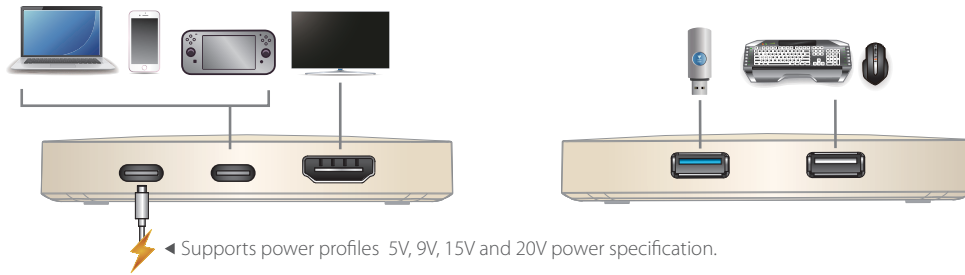

USB-C 4K Ultra Mini Dock with Power Pass-through UH3235

- The UH3235 is a 4-in-1 multifunctional USB-C mini dock that features a USB 2.0 Type-A, USB 3.2 Gen 1 Type-A, HDMI and a USB-C DC-in port. With its wide range of compatibility, the UH3235 can support different operation systems such as PC, Mac, iPad Pro, Android Smartphone, and USB-C game console.

With highly portable and lightweight design, users can bring UH3235 anywhere and maintain necessary connection capability with just one cable. This is a perfect solution to maximize the functionality for your smart device.

Front view

Rear view

Features

- A multifunctional USB-C mini dock for laptop, smartphone and USB-C Game Console
- Supports USB Power Delivery 2.0 for charging up to 60W (additional USB-C PD power adapter is needed)
- Supports 4K resolutions – up to 3840 x 2160 @ 30Hz
- Supports Samsung DeX mode or Huawei Desktop mode
- Lightweight and card case-sized design – Stylish and ultra mini design for easy carrying