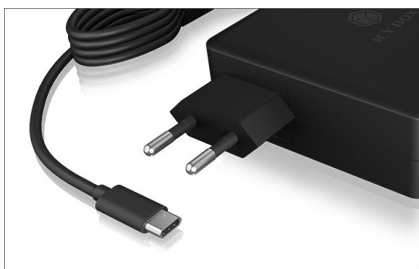

ICY BOX IB-PS101-PD

Wall charger for USB Power Delivery

Key features

- Charges compatible devices at the highest rate using USB Power Delivery technology
- Compact and energy efficient Type-C® PD 3.0 charger
- Charges mobile devices at full speed with up to 90 Watt via Power Delivery
- Additional USB Type-A charging port with up to 2.4 A
- Universal compatibility with many notebooks, tablets and smartphones
- Intelligent chipset automatically recognizes the charging mode
- Safe use with over-load, over-voltage/over-current, over-heat and short circuit protection
- Integrated cable with 1.80 m length and USB Type-C® plug

Packing content

1x IB-PS101-PD, 1x quick installation guide

Wall charger for USB Power Delivery

The IB-PS101-PD is a USB Type-C® PD wall power charger with an additional USB Type-A interface. With a combined total output of 90 Watts you can charge a 15- or 16-inch computer alone, or a 13-inch laptop plus a smartphone simultaneously at full speed. The combination of two powerful ports in a small package makes it a great value for anyone who wants a single, travel-sized charger for a notebook and a phone or other devices. It even comes with an integrated USB Type-C® cable.

ICY BOX **IB-PS101-PD** Wall charger for USB Power Delivery

How about a combination?

The IB-PS101-PD has an additional USB Type-A port with a combined total output of 90 Watts, that means you can charge a 15- or 16-inch computer alone, or a 13-inch notebook and a smartphone simultaneously, both at full speed.