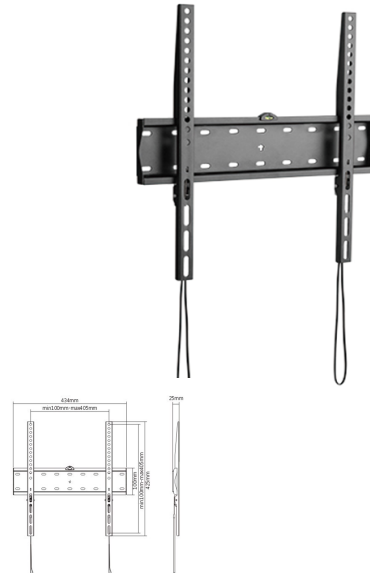

WM-55F-02

TV wall mount (fixed), 32"-55" (40 kg)

- Position your screen perfectly
- Lightweight and flat design

Features

- Heavy duty steel LCD screen wall mount
- Supports most 32" 55" LCD TV's
- VESA compatible, max. 400 mm x 400 mm
- Distance to the wall: 25 mm
- Practical integrated bubble level for perfect alignment
- Includes all necessary installation materials

Specifications

Material: steel
Surface finish: powder coating
Color: fine texture black
Fit screen size: 32" 55"
Vesa compatible: 200x200, 400x200, 300x300, 400x400 mm
Weight capacity: 40 kg
Profile: 25 mm
Tilt range: no
Swivel range: no
Screen level: no

Packaging

Q'ty in crtn, pcs
Crtn volume, CUM
Crtn weight, kgs
Individual package size LxWxH:
Carton size LxWxH:
Country of origin
Barcode
Customs code

10
0.022878
13.07
450x112x35 mm
465x246x200 mm
CN
8716309126014
8302500000