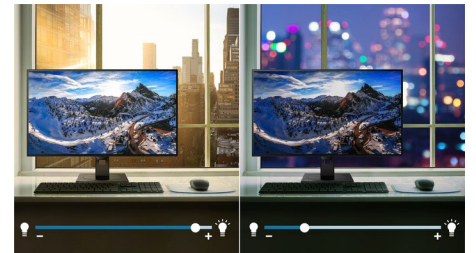

LightSensor

LightSensor uses a smart sensor to adjust the picture brightness depending on the light conditions in the room for the perfect picture with minimal power usage.

Ultra HD

USB-C Docking

4-sided Frameless

MultiView

Windows Hello

SmartErgo Base

PowerSensor

LightSensor

LowBlue Mode