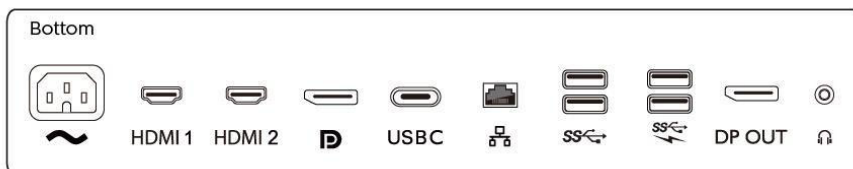

Dimensions

- Product with stand (max height): 715 x 636 x 246 mm
- Product without stand (mm): 715 x 412 x 51 mm
- Packaging in mm (W x H x D): 793 x 673 x 186 mm

Weight

- Product with stand (kg): 10.63 kg
- Product without stand (kg): 7.33 kg
- Product with packaging (kg): 14.43 kg

Operating conditions

- Temperature range (operation): 0°C to 40°C °C
- Temperature range (storage): -20°C to 60°C °C
- Relative humidity: 20%-80 %
- Altitude: Operation: +12,000 ft (3658 m), Non-operation: +40,000 ft (12,192 m)
- MTBF (demonstrated): 70,000 hrs (excluded backlight)

Sustainability

- Environmental and energy: PowerSensor, LightSensor, EnergyStar 8.0, EPEAT*, TCO

- Certified, WEEE, RoHS
- Recyclable packaging material: 100 %
- Post-consumer recycled plastic: 85%
- Specific Substances: PVC/BFR free housing, Mercury free

Compliance and standards

- Regulatory Approvals: CE Mark, FCC Class B, China RoHS, UKRAINIAN, ICES-003, CU-EAC, cETLus, TUV Ergo, TUV/GS, SEMKO, EPA

Cabinet

- Front bezel: Black
- Rear cover: Black
- Foot: Black
- Finish: Texture

What's in the box?

- Monitor with stand
- Cables: HDMI cable, DP cable, USB-C to C cable, USB-C to A cable, Power cable
- User Documentation

Issue date 2022-04-21

Version: 7.0.1

12 NC: 8670 001 57964
EAN: 87 12581 75682 6

© 2022 Koninklijke Philips N.V.
All Rights reserved.

Specifications are subject to change without notice.
Trademarks are the property of Koninklijke Philips N.V.
or their respective owners.

www.philips.com

* "IPS" word mark / trademark and related patents on technologies belong to their respective owners.
* Response time value equal to SmartResponse
* NTSC Area based on CIE 1976
* sRGB Area based on CIE1931
* Adobe RGB Coverage based on CIE 1976
* Activities such as screen sharing and online streaming over the Internet can impact your network performance. Your hardware and network bandwidth will determine the overall audio and video quality.
* For USB-C power and charging function, your Notebook/device must support USB-C standard Power Delivery specifications. Please check with your Notebook user manual or manufacturer for more details.
* For Video transmission via USB-C, your Notebook/device must support USB-C DP Alt mode
* If your Ethernet connection seems slow, please enter the OSD menu and select USB 3.0 or a higher version that can support the LAN speed up to 1G.
* Cannot support USB-C vs HDMI for PIP/PBP at the same time
* EPEAT rating is valid only where Philips registers the product. Please visit <https://www.epeat.net/> for registration status in your country.
* The monitor may look different from feature images.