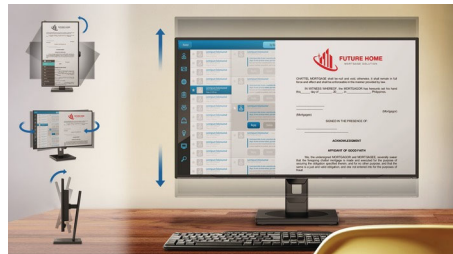

Built-in USB-C docking station

This Philips display features a built-in USB type-C docking station with power delivery. Its slim,

reversible USB-C connector allows for easy, one-cable docking. Keep it simple by connecting all your peripherals, like your keyboard, mouse and your RJ-45 Ethernet cable to the monitor's docking station. Simply connect your notebook to this monitor with a single USB-C cable to watch high-resolution video and transfer super-speed data while powering up and recharging your notebook at the same time.

MultiView technology

With the ultra-high resolution Philips MultiView display, you can now experience a world of connectivity. MultiView enables active dual connect and view so that you can work with multiple devices like a PC and notebook simultaneously, for complex multitasking.

SmartErgoBase

The SmartErgoBase is a monitor base that delivers ergonomic display comfort and provides cable management. The user-friendly height, swivel, tilt and rotation angle

adjustments of the base allow the monitor to be positioned for maximum comfort to help ease the physical strains of a long workday. In addition, cable management reduces cable clutter and keeps the workspace neat and professional.