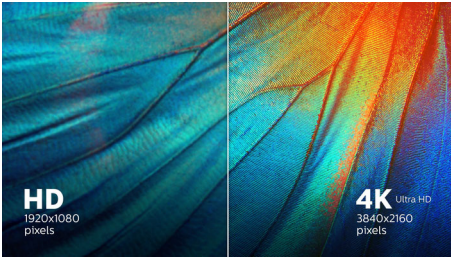

Philips Brilliance
LCD monitor with USB-C
Dock

P Line
32 (31.5"/80 cm diag.)
3840 x 2160 (4K UHD)

Brilliance

329P9H

Ultra clarity, outstanding colour, for when it matters

When every detail matters, Philips Brilliance 32" 4K display delivers crisp visuals with accurate colour. Convenient features like USB-C docking and a secure pop-up webcam with Windows Hello increase your productivity.

Sustainable Eco-design

- PowerSensor saves up to 70% energy costs
- LightSensor for the perfect brightness with minimal power

PHILIPS

Highlights

UltraClear 4K UHD Resolution

These Philips displays utilise high-performance panels to deliver UltraClear, 4K UHD (3840 x 2160) resolution images. Whether you are a demanding professional requiring extremely detailed images for CAD solutions, a user of 3D graphics applications or a financial wizard working on huge spreadsheets, Philips displays will make your images and graphics come alive.

- LCD panel type: IPS technology
- Backlight type: W-LED system
- Panel Size: 31.5 inch/80 cm
- Display Screen Coating: Anti-Glare, 3H, Haze 25%
- Effective viewing area: 697.3 (H) x 392.2 (V)
- Aspect ratio: 16:9
- Optimum resolution: 3840 x 2160 @ 60 Hz
- Pixel Density: 140 PPI
- Response time (typical): 5 ms (Grey to Grey)*
- Brightness: 350 cd/m²
- Contrast ratio (typical): 1300:1
- SmartContrast: 50,000,000:1
- Pixel pitch: 0.182 x 0.182 mm
- Viewing angle: 178° (H)/178° (V), @ C/R > 10
- Flicker-free
- Picture enhancement: SmartImage
- Display colours: Colour support 1.07 billion colours
- Colour gamut (typical): NTSC 90%*, sRGB 108%*, Adobe RGB 87%*
- Scanning Frequency: 30 - 160 kHz (H) / 23 - 80 Hz (V)
- SmartUniformity: 97~102 %
- Delta E: < 2
- sRGB
- LowBlue Mode
- EasyRead