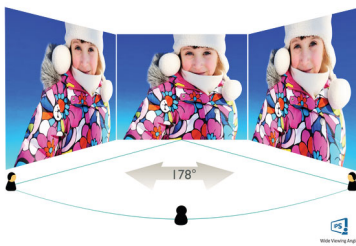

IPS technology

IPS displays use advanced technology that gives you extra-wide viewing angles of 178/178 degrees, making it possible to view the display from almost any angle — even in 90-degree Pivot mode! Unlike standard TN panels, IPS displays gives you remarkably crisp images with vivid colours, making it ideal not only for Photos, films and web browsing, but also for professional applications that demand colour accuracy and consistent brightness at all times.