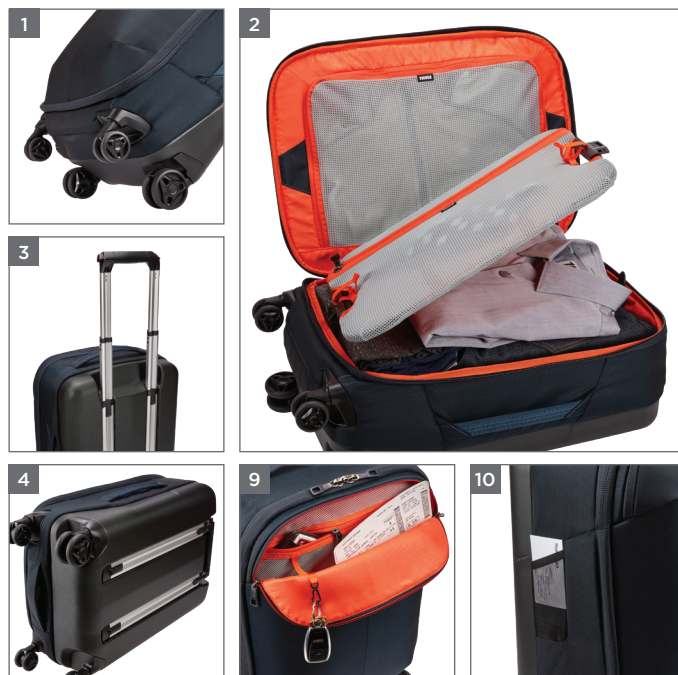

THULE SUBTERRA CARRY ON SPINNER

Thule Subterra Carry On Spinner TSRS322

A sleek and durable carry-on spinner complete with a compression panel to maximize packing space and minimize wrinkling.

- Effortless navigation with oversized rear wheels that easily glide over rough terrain and smaller, recessed front wheels that increase interior space
- Easy to pack more, separate clean from dirty or keep clothes in place thanks to the internal compression panel
- Smooth and easy transport with tough, oversized wheels and V-Tubing telescoping handles
- Bag design absorbs the impact of travel due to the durable exoskeleton and molded polycarbonate back panel
- Smooth lifting and rearranging in overhead bins with top, side and bottom grab handles
- Complies with carry-on requirements for most airlines
- Divided main compartment keeps clean-from-dirty, wet-from-dry, and work-from-play
- Protects contents from the elements with durable, water-resistant materials
- Quick access to keys, wallet and smaller items with zippered mesh pocket
- Built in ID card slot simplifies identification of bag