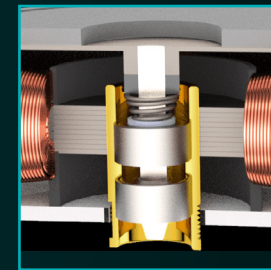

PREMIUM AERODYNAMIC FAN

IceGALE™ Xtra 80 mm

Available in 80 mm, 120 mm, and 140 mm

- Higher Range RPM = More Airflow
- PWM
- Auto START and STOP Feature:
The Fan is Silent, Until Duty Cycle Reaches 21% Loading
- Dual Ball Bearing
- Rigid Brass Housing to Ensure Stability
- Balanced Against Two-Planes

Specifications

Available Color	Teal / Gray / Black
Dimensions	80 (L) x 80 (W) x 25 (H) mm
Connector	4-pin PWM
Bearing	Dual Ball Bearing
Speed	800 - 3000 RPM
Airflow	37 CFM
Noise Level	0 - 29 dBA (with Auto START/STOP)
Static Pressure	1.91 mm H ₂ O
Voltage / Current	12 V / 0.12 A
MTTF	> 160,000 hours
Manufacturer Warranty	6-Year
Box Content	IceGALE Xtra 80 mm x 1 / Screw x 4

Dual Ball Bearing

Rigid Brass Housing