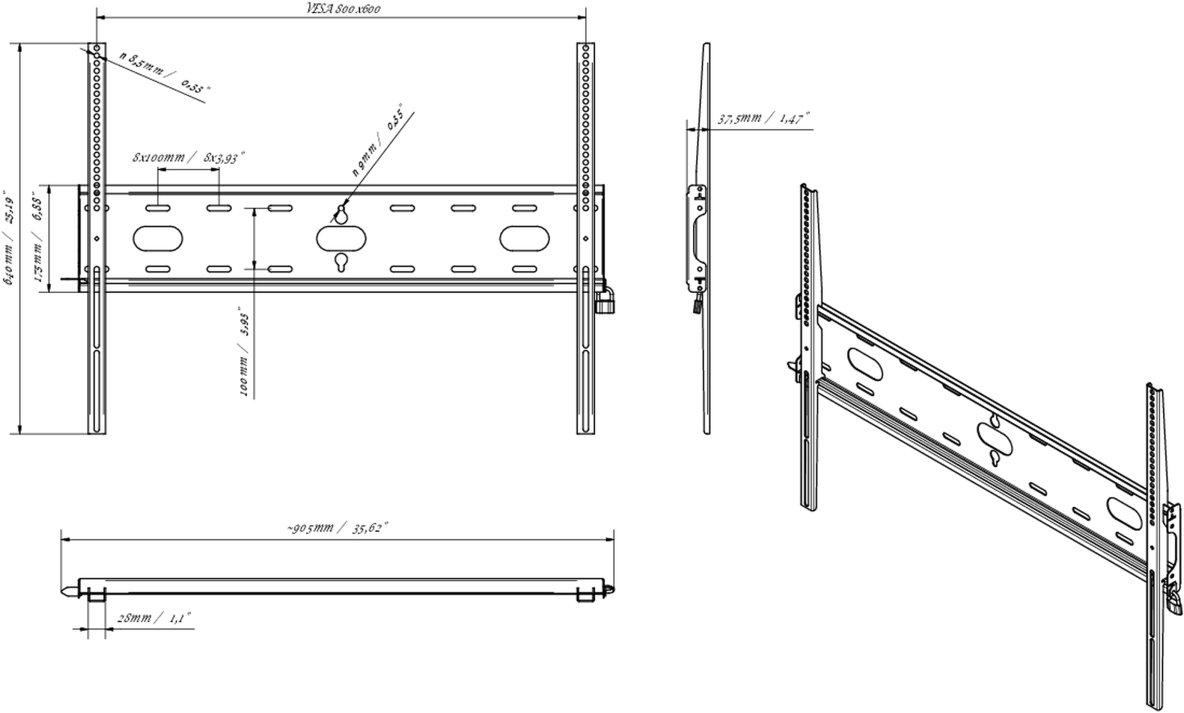

Universal wall mount, up to VESA 800x600mm, max. 125kg

With the easy and quick fixation system, this wall mount guarantees safe usage in environments like schools and other public utility buildings.

01 DEVICE

Type Wall Mount

02 TECHNICAL SPECIFICATION

Max weight capacity	125kg / monitor
VESA minimum	100 x 100mm
VESA maximum	800 x 600mm

MD-WM8060

03 DIMENSIONS / WEIGHT

Product dimensions W x H x D 860 x 640 x 37.5mm

Box dimensions W x H x D 930 x 220 x 40mm

Weight (without box) 3.3kg

Weight (with box) 4kg

EAN code 5902841107380

MD-WM8060

All trademarks and registered trademarks acknowledged. E & O E. Specification subject to change without notice. All LCD's comply with ISO-9241-307:2008 in connection with pixel defects.