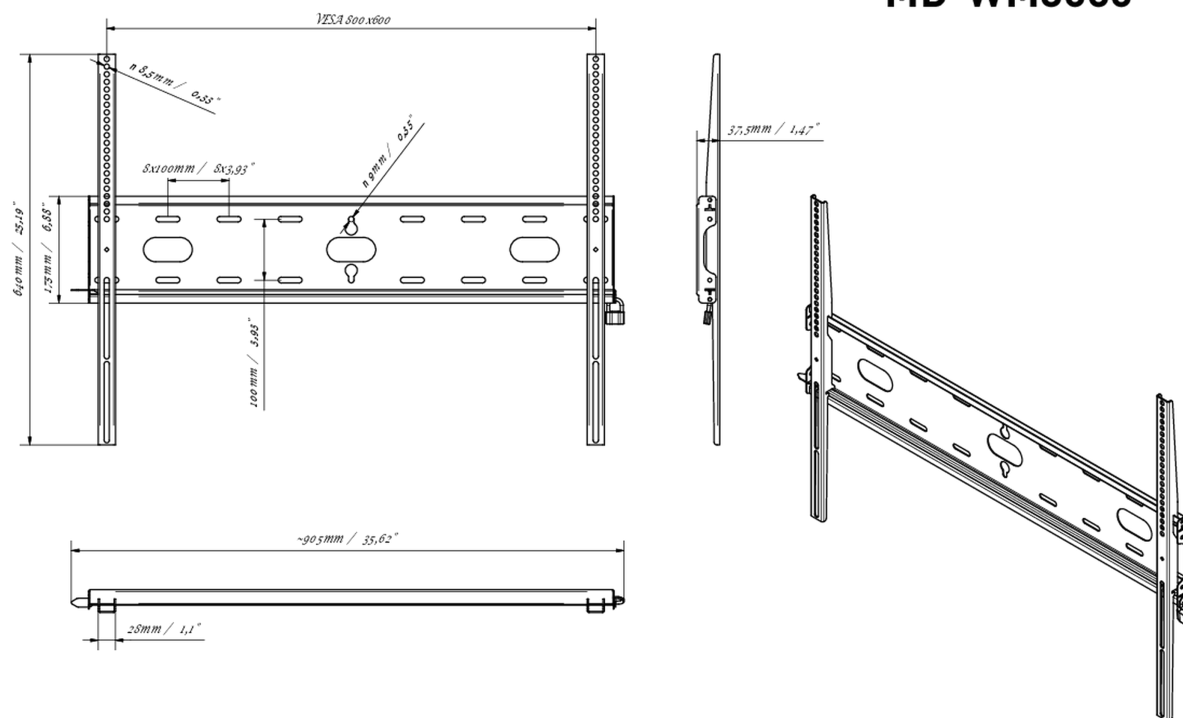

Universal wall mount, up to VESA 800x600mm, max. 125kg

With the easy and quick fixation system, this wall mount guarantees safe usage in environments like schools and other public utility buildings.

01 DEVICE

Type Wall Mount

02 TECHNICAL SPECIFICATION

Max weight capacity	125kg / monitor
VESA minimum	100 x 100mm
VESA maximum	800 x 600mm

MD-WM8060

03 DIMENSIONS / WEIGHT

Product dimensions W x H x D 860 x 640 x 37.5mm

Box dimensions W x H x D 930 x 220 x 40mm

Weight (without box) 3.3kg

Weight (with box) 4kg

EAN code 5902841107380

MD-WM8060

All trademarks and registered trademarks acknowledged. E & O E. Specification subject to change without notice. All LCD's comply with ISO-9241-307:2008 in connection with pixel defects.