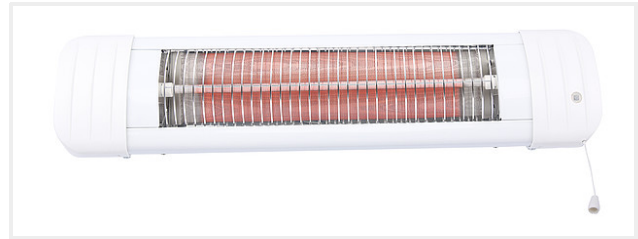

## BS 50 Heater for Baby Changing Table

- Noiseless heat emission
- Splash water protected – Classification IP 20
- 600 Watt effective power
- Timer function – automatic switch off after 10 minutes
- With handy pull-switch
- Special mesh protects heating tube against splintering
- Connections: 230 V AC, 50 Hz, 600 W
- Slewing range: 75°
- Cable length: ca. 1,80 m

Color	Item Num.	Size	Weight	EAN
white	97923	560 x 130 x 135 mm	1,42 kg	4004712979230