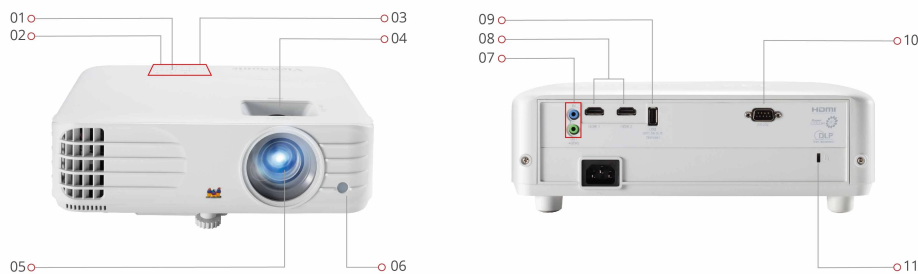

ViewSonic®  PROJECTOR
PX701HDH

Key Features

- 3,500 ANSI Lumens with native Full HD 1080p
- Energy-efficient SuperEco+ Mode for lamp life up to 20,000hrs
- Vertical lens shift
- vColorTuner to exchange color profile and adjustment easier
- Projector software update tool to easily upgrade your functionality up to date

Product Description

The ViewSonic PX701HDH is a high brightness 3,500 ANSI lumens projector featuring a Full HD 1080p resolution that offers impressive visual performance in a brightly lit living room or meeting room. The projector adopts the latest lamp design to extend lamp life of up to 20,000 hours under SuperEco+ mode, effectively reducing lamp replacement and maintenance costs. A digital lens shift allows users to make adjustments by remote control, it's also compatible with the vColorTuner function for color profile exchange and adjustments. The dual HDMI inputs and USB power supply allow users to connect to a multitude of multimedia devices for gaming, movies, or a wireless dongle for wireless presentation.