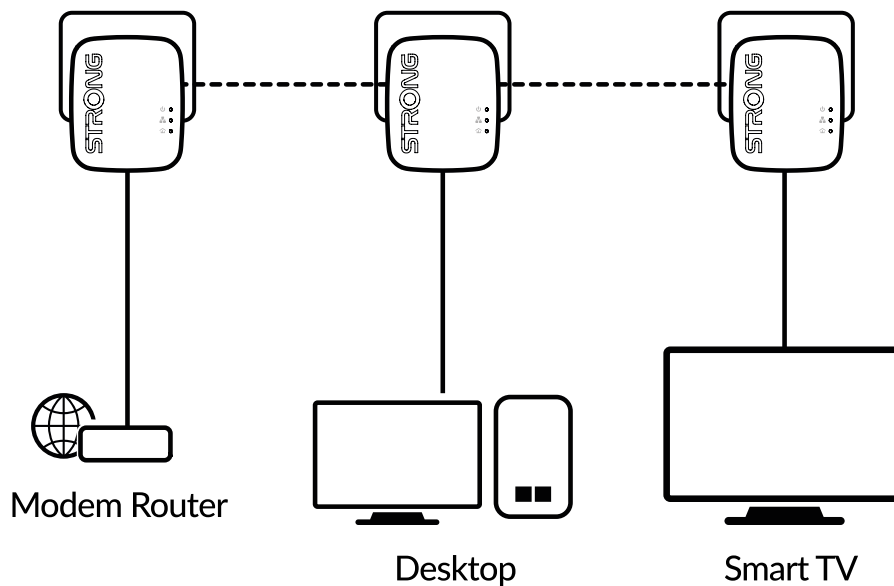

STRONG

POWERLINE 600 TRIPLE PACK MINI

Hardware

Standards:	HomePlug AV™, IEEE802.3, IEEE802.3u
Ethernet Interface:	1x Ethernet port (10/100 Mbits/s)
Button:	Connect & Secure/Reset
LEDs:	Power, Powerline, Ethernet
Security:	128 bit AES
Range:	Up to 300 meters over electric circuit
Frequency:	2 MHz ~ 68 MHz
Size (WxDxH):	63 x 68 x 75 mm
Weight in kg:	0,079

Other specifications

Certification:	CE
Package Contents:	3x Powerline 600 Adapters Mini, 3x Ethernet Cables Quick Installation Guide, Warranty Card
System Requirements:	RJ45 Ethernet connection
Power supply:	100 ~ 240 V AC, 50/60 Hz
Environment:	Operating Temperature: 0 °C ~ +40 °C Storage Temperature: -40 °C ~ +70 °C Operating Humidity: 10%~90% non-condensing Storage Humidity: 5%~90% non-condensing

EAN POWERL600TRIMINI: 9120072375699
PCB: 10

In consequence of continuous research and development technical specifications, design, picture and appearance of products may change without notice. STRONG shall not be responsible in any manner relating to the logos, brands and/or trademarks displayed herein which are not registered by STRONG. All product names are trademarks or registered trademarks of their respective owners. Data throughput, distance, signal range, and coverage area per m² are used only for reference and based on performance test results under normal use case conditions. Actual performances are not guaranteed and may vary due to differences in operating environments, distance and positioning of the products, mix of products used, building materials, wireless and electrical interferences and other adverse conditions. © STRONG 2023. All rights reserved.