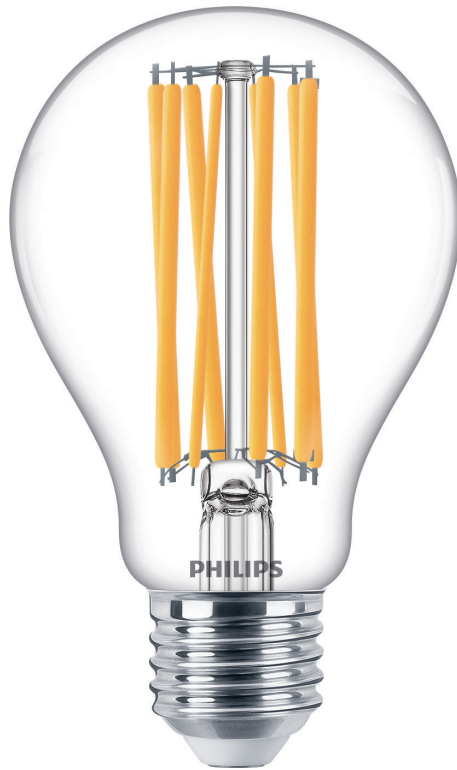

PHILIPS

Bulb

LED

17W-150W

E27

Warm White

8718699762377

A light bulb like no other

Philips LED light bulbs provide a beautiful, warm white light, an exceptionally long life and immediate, significant energy savings. With a pure and elegant design, this bulb is the perfect replacement for your frosted traditional bulbs.

- Dimmable: No
- Intended use: Indoor
- Lamp shape: Non-directional bulb
- Socket: E27
- Technology: LED
- Type of glass: Clear

Lamp dimensions

- Height: 12.1 cm
- Weight: 0.05 kg
- Width: 7 cm

Durability

Power consumption

- Power factor: 0.51
- Voltage: 220–240 V
- Wattage: 17 W
- Wattage equivalent: 150 W
- Energy efficiency label (EEL): D

Product dimensions and weight

- Length: 12.1 cm

Rated values

- Rated lifetime: 15,000 h
- Rated luminous flux: 2452 lm
- Rated power: 17 W