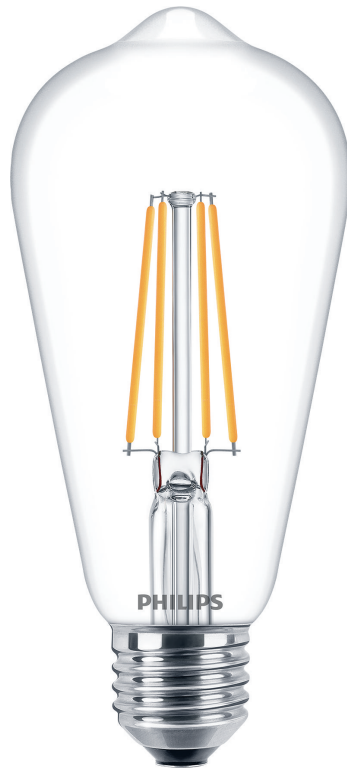

# PHILIPS

Bulb

LED

7W-60W

E27

Warm White

8718699763053

## Warm white light, no compromise on light quality

Familiar shapes you know and love. They use around 85% less energy than traditional light bulbs thanks to the latest LED energy-saving technology and last ten times longer.

### Choose a simple replacement for your old lamps

- Similar shape and size as standard incandescent bulbs

## Bulb characteristics

- Dimmable: No
- Intended use: Indoor
- Lamp shape: Non-directional bulb
- Socket: E27
- Technology: LED
- Type of glass: Clear