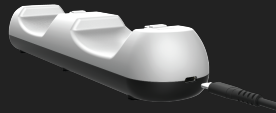

**#24173**

Duo Charging Dock - PS5

Charge up to two original game controllers at once with this stylish charging dock

Key features

- Charge up to two controllers at the same time
- Store and charge your controllers in a safe place
- Charge station complements the style of your console
- Charging indicator shows the charge status
- Powered by the USB port of your console
- USB-C cable included

What's in the box

- Duo charge dock
- 2x adapter plugs
- USB-C charge cable
- User guide

CHARGE 2
CONTROLLERS

CHARGING
INDICATOR

USB
POWERED

GENERAL

Height of main product (in mm)	60 mm	Width of main product (in mm)	66 mm
Depth of main product (in mm)	195 mm	Total weight	150 g
Weight of main unit	130 g		

COMPATIBILITY

Compatible Device Types	Gaming console	Compatible Consoles	PS5
--------------------------------	----------------	----------------------------	-----

PRODUCT VISUAL 1

PRODUCT ESHOT 1

PRODUCT VISUAL 2

PRODUCT VISUAL 3

PRODUCT EXTRA 1

PRODUCT SIDE 1

PRODUCT TOP 1

PRODUCT EXTRA 2

PACKAGE VISUAL 1

PACKAGE FRONT 1