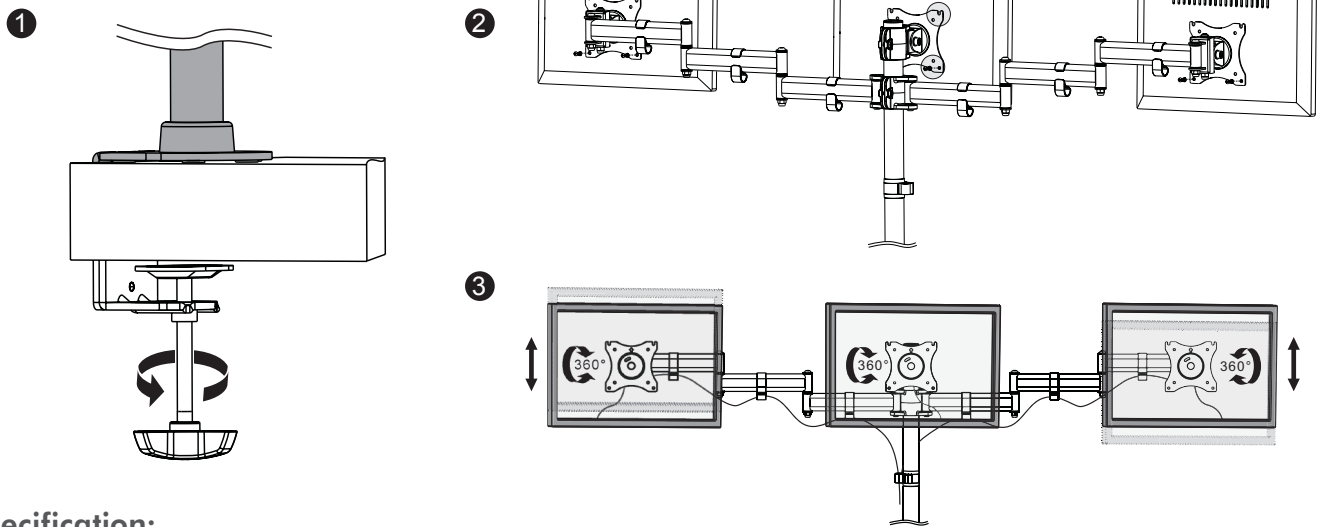

LogiLink®

Triple Monitor Desk Mount for 13"-27" Monitor

Art. No.: BP0050

Easy installation and compatible with VESA standard max. 100x100mm.

Features:

- » Super strong mounting brackets: Solid-reinforced Cold Steel, durable product with maximum capacity of 8kg for each arm
- » Maximum arm extension length is 746mm, Tilt capacity: 45°~-45°, Swivel capacity: 45°~-45° and Rotation capacity: 180°~-180°
- » Compatible with VESA 75x75mm, 100x100mm
- » Clamp and grommet mount included
- » Easy to install with direction indicator
- » Fit for 13-27 inch LCD Monitor

Rotation
360°

360° Rotary VESA plate
for more viewing
experience

Freely adjusting height for an
optimal ergonomic position

RoHS
compliant

* The specifications and pictures are subject to change without notice.
* All trade names referenced are the registered trademark of their respective owners.

4 052792 047981

Made in China

Best
Connectivity

LogiLink®

Triple Monitor Desk Mount for 13"-27" Monitor

Art. No.: BP0050

Specification:

Screen Size	13"-27"
Rated Load	8kg/17.6lbs for each arm
VESA	75x75, 100x100
Arm Extend	746mm
Tilt	45° ~ -45°
Swivel	45° ~ -45°
Rotate	180° ~ -180°
Pole Height	450mm
Desktop Thickness	10-88mm
Product Size	1448 x 120 x 550mm

Package Contents:

- » 1 x Triple Monitor Desk Mount
- » 1 x Screw Package
- » 1 x User Manual

Package Informations:

- » Packing Dimension: mm
- » Packing Weight: kg
- » Carton Dimension: mm
- » Carton Q'ty: pcs
- » Carton Weight: kg