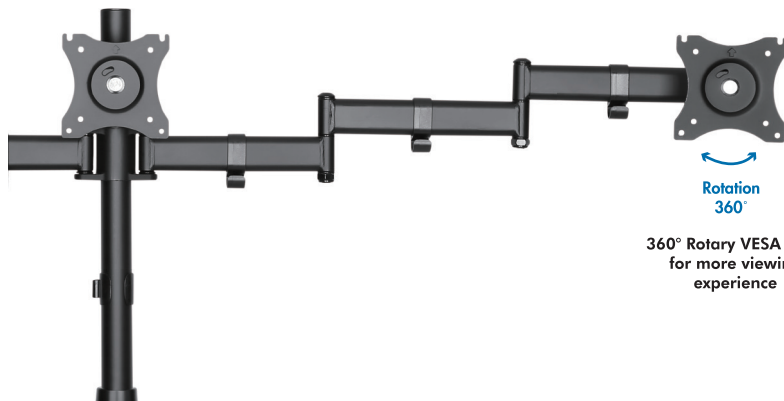

LogiLink®

Triple Monitor Desk Mount for 13"-27" Monitor

Art. No.: BP0050

Easy installation and compatible with VESA standard max. 100x100mm.

Features:

- » Super strong mounting brackets: Solid-reinforced Cold Steel, durable product with maximum capacity of 8kg for each arm
- » Maximum arm extension length is 746mm, Tilt capacity: 45°~-45°, Swivel capacity: 45°~-45° and Rotation capacity: 180°~-180°
- » Compatible with VESA 75x75mm, 100x100mm
- » Clamp and grommet mount included
- » Easy to install with direction indicator
- » Fit for 13-27 inch LCD Monitor

Rotation
360°

360° Rotary VESA plate
for more viewing
experience

Freely adjusting height for an
optimal ergonomic position

RoHS
compliant

* The specifications and pictures are subject to change without notice.
* All trade names referenced are the registered trademark of their respective owners.

4 052792 047981

Made in China

Best
Connectivity

LogiLink®

Triple Monitor Desk Mount for 13"-27" Monitor

Art. No.: BP0050

Specification:

Screen Size	13"-27"
Rated Load	8kg/17.6lbs for each arm
VESA	75x75, 100x100
Arm Extend	746mm
Tilt	45° ~ -45°
Swivel	45° ~ -45°
Rotate	180° ~ -180°
Pole Height	450mm
Desktop Thickness	10-88mm
Product Size	1448 x 120 x 550mm