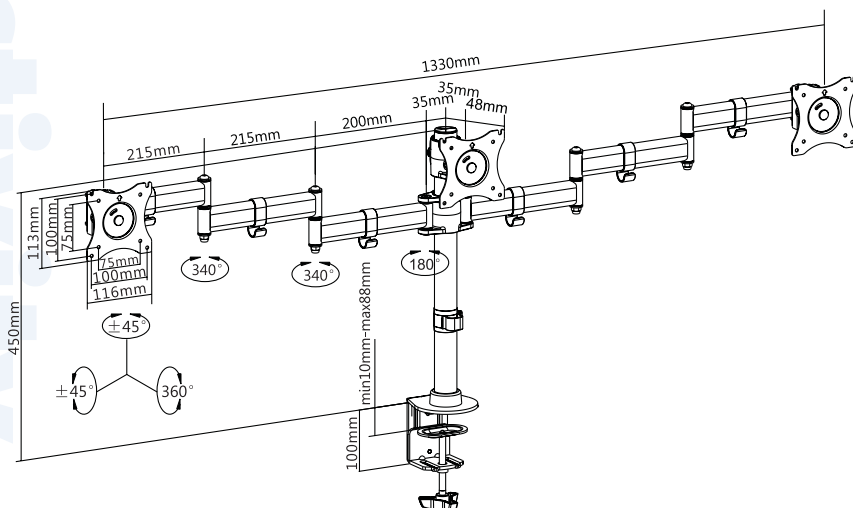

LogiLink®

Triple Monitor Desk Mount for 13"-27" Monitor

Art. No.: BP0050

Easy installation and compatible with VESA standard max. 100x100mm.

Features:

- » Super strong mounting brackets: Solid-reinforced Cold Steel, durable product with maximum capacity of 8kg for each arm
- » Maximum arm extension length is 746mm, Tilt capacity: 45°~-45°, Swivel capacity: 45°~-45° and Rotation capacity: 180°~-180°
- » Compatible with VESA 75x75mm, 100x100mm
- » Clamp and grommet mount included
- » Easy to install with direction indicator
- » Fit for 13-27 inch LCD Monitor

Rotation
360°

360° Rotary VESA plate
for more viewing
experience

Freely adjusting height for an
optimal ergonomic position

RoHS
compliant

* The specifications and pictures are subject to change without notice.
* All trade names referenced are the registered trademark of their respective owners.

4 052792 047981

Made in China

Best
Connectivity

LogiLink®

Triple Monitor Desk Mount for 13"-27" Monitor

Art. No.: BP0050

Specification:

Screen Size	13"-27"
Rated Load	8kg/17.6lbs for each arm
VESA	75x75, 100x100
Arm Extend	746mm
Tilt	45° ~ -45°
Swivel	45° ~ -45°
Rotate	180° ~ -180°
Pole Height	450mm
Desktop Thickness	10-88mm
Product Size	1448 x 120 x 550mm

Package Contents:

- » 1 x Triple Monitor Desk Mount
- » 1 x Screw Package
- » 1 x User Manual

Package Informations:

- » Packing Dimension: mm
- » Packing Weight: kg
- » Carton Dimension: mm
- » Carton Q'ty: pcs
- » Carton Weight: kg