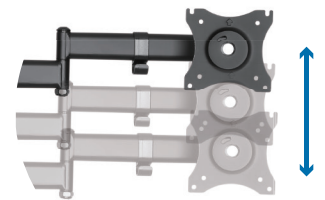

LogiLink®

Triple Monitor Desk Mount for 13"-27" Monitor

Art. No.: BP0050

Easy installation and compatible with VESA standard max. 100x100mm.

Features:

- » Super strong mounting brackets: Solid-reinforced Cold Steel, durable product with maximum capacity of 8kg for each arm
- » Maximum arm extension length is 746mm, Tilt capacity: 45°~-45°, Swivel capacity: 45°~-45° and Rotation capacity: 180°~-180°
- » Compatible with VESA 75x75mm, 100x100mm
- » Clamp and grommet mount included
- » Easy to install with direction indicator
- » Fit for 13-27 inch LCD Monitor

Rotation
360°

360° Rotary VESA plate
for more viewing
experience

Freely adjusting height for an
optimal ergonomic position

RoHS
compliant

* The specifications and pictures are subject to change without notice.
* All trade names referenced are the registered trademark of their respective owners.

4 052792 047981

Made in China

Best
Connectivity

LogiLink®

Triple Monitor Desk Mount for 13"-27" Monitor

Art. No.: BP0050

Specification:

Screen Size	13"-27"
Rated Load	8kg/17.6lbs for each arm
VESA	75x75, 100x100
Arm Extend	746mm
Tilt	45° ~ -45°
Swivel	45° ~ -45°
Rotate	180° ~ -180°
Pole Height	450mm
Desktop Thickness	10-88mm
Product Size	1448 x 120 x 550mm