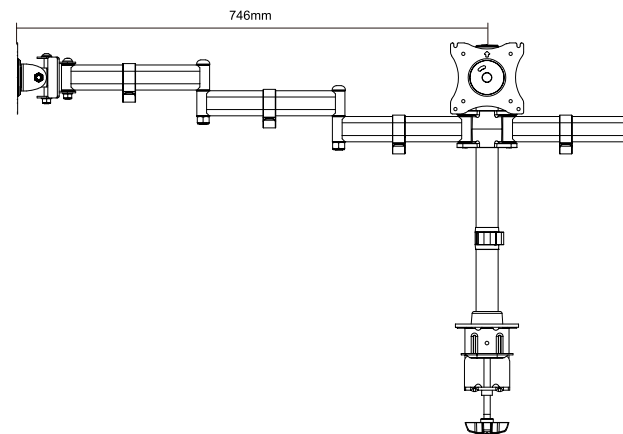

LogiLink®

Triple Monitor Desk Mount for 13"-27" Monitor

Art. No.: BP0050

Easy installation and compatible with VESA standard max. 100x100mm.

Features:

- » Super strong mounting brackets: Solid-reinforced Cold Steel, durable product with maximum capacity of 8kg for each arm
- » Maximum arm extension length is 746mm, Tilt capacity: 45°~-45°, Swivel capacity: 45°~-45° and Rotation capacity: 180°~-180°
- » Compatible with VESA 75x75mm, 100x100mm
- » Clamp and grommet mount included
- » Easy to install with direction indicator
- » Fit for 13-27 inch LCD Monitor

Rotation
360°

360° Rotary VESA plate
for more viewing
experience

Freely adjusting height for an
optimal ergonomic position

RoHS
compliant

* The specifications and pictures are subject to change without notice.
* All trade names referenced are the registered trademark of their respective owners.

4 052792 047981

Made in China

Best
Connectivity

LogiLink®

Triple Monitor Desk Mount for 13"-27" Monitor

Art. No.: BP0050

Specification:

Screen Size	13"-27"
Rated Load	8kg/17.6lbs for each arm
VESA	75x75, 100x100
Arm Extend	746mm
Tilt	45° ~ -45°
Swivel	45° ~ -45°
Rotate	180° ~ -180°
Pole Height	450mm
Desktop Thickness	10-88mm
Product Size	1448 x 120 x 550mm

Package Contents:

- » 1 x Triple Monitor Desk Mount
- » 1 x Screw Package
- » 1 x User Manual

Package Informations:

- » Packing Dimension: mm
- » Packing Weight: kg
- » Carton Dimension: mm
- » Carton Q'ty: pcs
- » Carton Weight: kg