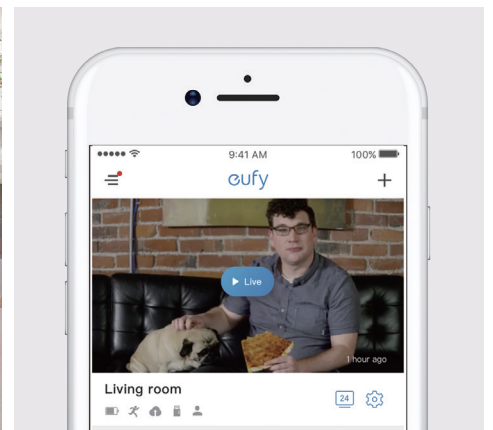

Full HD

Military-Grade
Encryption

Two-Way Audio

Night Vision

Smart

- Smart Image Enhancement
- Night Vision (Sony STARVIS Sensor)
- Motion Detection
- Activity Zones
- Two-Way Audio
- Supports the Google Assistant/Alexa/HomeKit
- Human Detection

Easy

- 1-Year Battery
- HomeKit
- Repeater Mode
- No contracts or Monthly Fees
- 100% Wire-free
- Magnetic Mount

Safe

- 1080p
- 16GB Local Storage
- Military Grade Encryption
- IP67 Weatherproof
- Anti-Theft Alarm