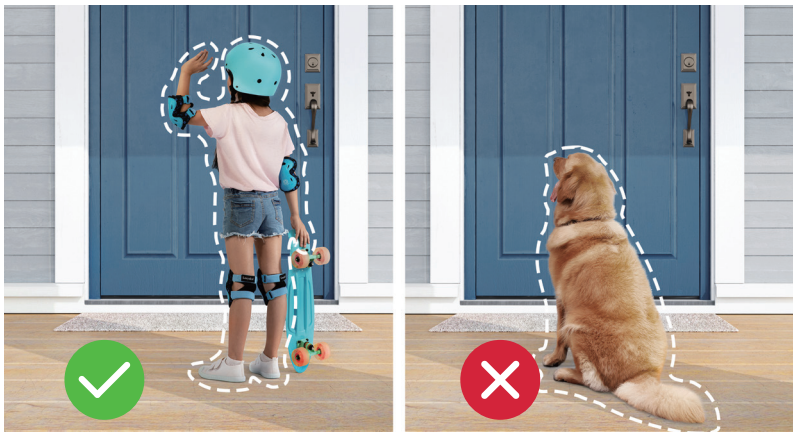

Full HD

Military-Grade
Encryption

Two-Way Audio

Night Vision

Smart

- Smart Image Enhancement
- Night Vision (Sony STARVIS Sensor)
- Motion Detection
- Activity Zones
- Two-Way Audio
- Supports the Google Assistant/Alexa/HomeKit
- Human Detection

Easy

- 1-Year Battery
- HomeKit
- Repeater Mode
- No contracts or Monthly Fees
- 100% Wire-free
- Magnetic Mount

Safe

- 1080p
- 16GB Local Storage
- Military Grade Encryption
- IP67 Weatherproof
- Anti-Theft Alarm