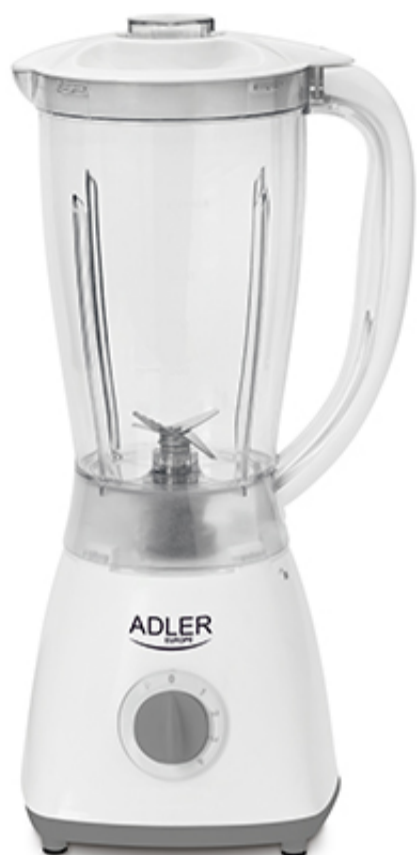

Audio

Home

Outdoor

Kitchen

Health

Bathroom

Beauty

Specification

4 speed setting
Pulse function
Light plastic jar
Stainless steel blades
Jar capacity: 1,5l
Power: 450W
Power supply: 230V ~50Hz [Additional description with photos](#)

5908256835207

Code EAN unit