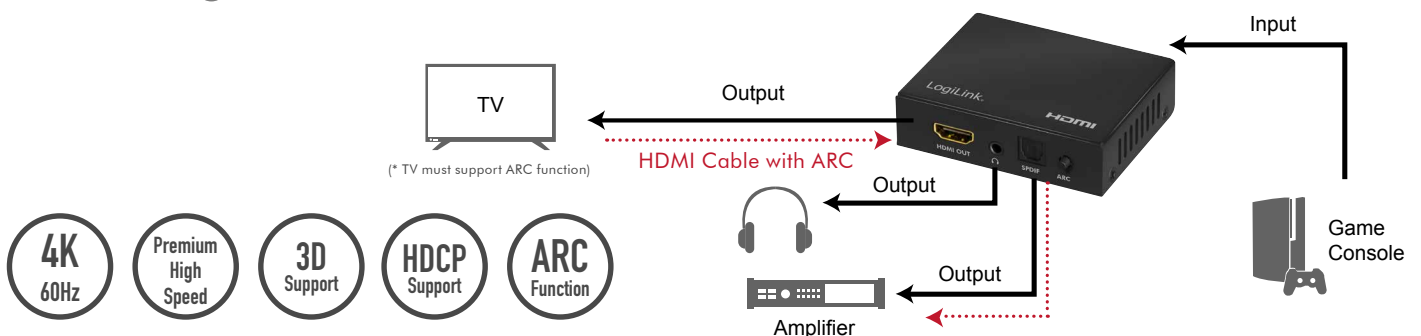

## 4K 1x1 HDMI™ Audio Extractor ARC, 4K/60 Hz

Art. No.: HD0055

This upgraded audio extractor supports video resolution up to 4K@60 Hz and audio outputs through SPDIF or 3.5 mm stereo. It also supports ARC function, easily connect it to an ARC compatible TV. Allowing you to output audio signal to external audio systems.

### Features:

- » Converts digital HDMI signals to analog and digital Audio (HDMI, SPDIF & 3.5 mm)
- » ARC function offers two-way communication between devices over a single HDMI connection
- » Supports 2.0 CH/5.1 CH/PASS audio switching
- » Supports UHD 4K@60 Hz (YUV 4:4:4), Full 3D and 12-bit deep color
- » Supports HDCP 2.2
- » Supports HDR and CEC
- » Supports HDMI output audio format: DTS-HD Master Audio™/Dolby TrueHD
- » Plug and play, no drivers needed

### Back

- (a) HDMI output port
- (b) 3.5 mm stereo audio output
- (c) S/PDIF audio output port
- (d) ARC function on/off switch button
- (e) HDMI input port
- (f) PASS/2.0 CH/5.1 CH switch button for selecting the audio format
- (g) ARC status LED (blue)
- (h) Power LED (Blue)
- (i) DC 5 V input