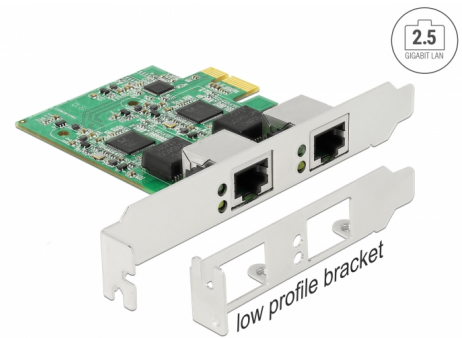

Delock PCI Express x1 Card 2 x RJ45 2.5 Gigabit LAN RTL8125

Description

The PCI Express card by Delock offers two network ports with a data transfer rate up to 2500 Mbps.

NBASE-T for higher speed

Modern services and new technologies require higher bandwidths. NBASE-T technology enables speeds of 1 Gbps and 2.5 Gbps with conventional networking cables. The best possible transmission rate is set automatically.

Item no. 89532

EAN: 4043619895328

Country of origin: China

Package: Retail Box

Specification

- Connectors:
external: 2 x 2.5 Gigabit LAN RJ45 jack
internal: 1 x PCI Express x1, V2.1
- Chipset: Realtek RTL8125
- Data transfer rate:
Fast Ethernet up to 100 Mbps (Half/Full Duplex)
Gigabit Ethernet up to 1000 Mbps (Half/Full Duplex)
NBASE-T with up to 2.5 Gbps (Half/Full Duplex)
PCI Express x1 up to 2.5 Gbps
- Compatible with IEEE 802.3, IEEE 802.3u, IEEE 802.3ab
- Supports Wake On LAN (WOL)
- Supports IEEE 802.1P layer 2 priority encoding
- Supports IEEE 802.3x full duplex flow control
- Supports IEEE 802.1Q Virtual LAN (VLAN)
- Supports 9k Jumbo Frames
- Supports PXE
- LED indicator for power and activity

Interface

| | |
|-----------|---------------------------|
| External: | 2 x Gigabit LAN RJ45 jack |
| Internal: | 1 x PCI Express x1, V2.1 |

Technical characteristics

| | |
|---------------------|--|
| Chipset: | Realtek RTL8125 |
| Data transfer rate: | Fast Ethernet up to 100 Mbps Gigabit Ethernet up to 1 Gbps Gigabit Ethernet up to 2.5 Gbps |