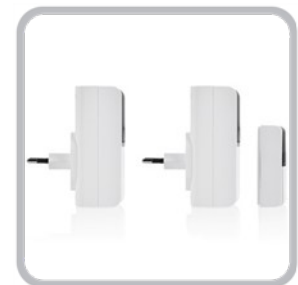

Unobstructed range	100 m
Number of melodies	16
Power supply	Electricity
Volume control	Yes, 4-step
Easy installation	Yes
Decibel rating	80 dB
Power supply doorbell	Plug-in
Power plug type	C - CEE 7/16 (flat plug)
Radio frequency	433 MHz

DBY-23415 B415