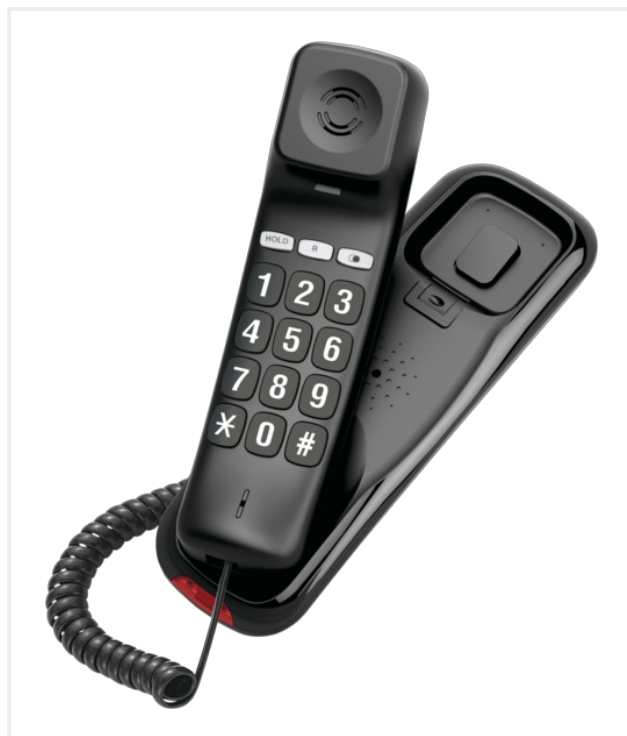

Big Button Phone 4510

- Extra large selection buttons
- LCD display with backlight
- Call list for up to 38 incoming and 5 outgoing calls
- Bright LED call signal
- Ringtone with 3 volume settings
- Hold function with music
- Redial, break and flash function
- Supports tone and pulse dialing
- Power supply via battery (3x AAA, not included)

Color	Item Num.	Size WxDxH	Weight	EAN
schwarz	2293	63 x 210 x 70 mm	0,294 kg	4030152022939