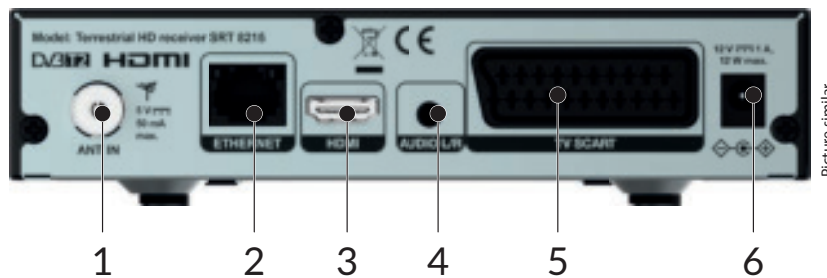

Terrestrial HD receiver SRT 8215

- RSS feeds and weather forecasts via Ethernet
- Fast channel zapping: sorting by alphabet
- 30 event timers with 3 modes (once, daily, weekly)
- High definition on screen display (OSD)
- Booking of events directly from EPG
- Parental lock function for menu and rating control for channel
- Multi-lingual support on screen menu (OSD)
- Many channel handling options: lock, move, delete
- Power on with last viewed channel
- User-friendly remote control
- Support of active antenna by 5 V output
- Power saving automatic standby function
- **Connections:** ANT IN, TV SCART, Audio, HDMI, Ethernet, power supply, USB
- **Accessories:** Remote control, 2x AAA batteries, power adapter (12 V / 1 A)

1. 1 Depending on local signal conditions
2. 2 Dolby Digital Plus, Dolby Digital and the double-D symbol are registered trademarks of Dolby Laboratories.
3. 3 Availability depending on the broadcast

1. Terrestrial antenna
2. Ethernet
3. TV (HDMI)

4. Hi-Fi/analogue Audio Amplifier
5. TV (SCART)
6. Power adapter

Tuner:
Input connector: IEC60169-2, female, 75 Ohm nominal
Input frequency range: VHF: 174 ~ 230 MHz
UHF: 474 ~ 790 MHz
Input signal level: DVB-T2: -70 dBm ~ -25 dBm
Antenna power: 5 V DC, max. 50 mA, short cut protected

Demodulator:
Demodulator: QSPK, 16/64/128/256 QAM
DVB-T2 (EN 302 755)
Transmission mode: normal and extended
Guard intervals: DVB-T2 = 1/128, 1/32, 1/16, 19/256, 1/8, 19/128, 1/4

Video Decoder:
Video resolution: 576i, 576p, 720p, 1080i, 1080p
Decoding & Video Out: MPEG 2/4 H264/H265 (HEVC) - HD /PAL
Aspect Ratio: 4:3 and 16:9
Aspect Conversion: Pan & Scan, Letterbox and Combined

Audio Decoder:
Audio support: Dolby Digital Plus*/AC3+/PCM
MPEG MusiCam Layer II
Sampling rate: 32, 44.1, 48 kHz
Audio mode: Stereo, Mono L/R

Connectors:
Terrestrial antenna
TV (SCART)
Audio
HDMI
Ethernet
Power adapter
USB

General Data:
Power supply: 100 - 240 V AC, 50/60 Hz
Input voltage: 12 V DC, 1 A
Power consumption: 12 W (max)
Power consumption in standby: max. 1.0 W
Operating temperature: 0 °C ~ +40 °C
Storage temperature: -10 °C ~ +50 °C
Operating humidity range: <95% RH, non-condensing
Size (WxDxH) in mm: 168 x 100 x 40
Weight: 0.25 kg

*Dolby Digital Plus, Dolby Digital and the double-D symbol are registered trademarks of Dolby Laboratories.

EAN SRT 8215: 9120072371455

SERVICE CENTER		IT
AT	support_at@strong.tv 0820 400 150 (€ 0.12/Min. GSTerr. Festnetz)	support_it@strong.tv 199 404 032 Da rete fissa 24,8 cent. al min. 12,5 cent. scatto alla risposta Da rete mobile max 49 cent. al min. 15,6 cent. scatto alla risposta
DE	support_de@strong.tv 0180 501 49 91 (€ 0.14/Min. deutsches Festnetz) (€ 0.42/Min. max. Mobilfunknetz)	NL
BG	support_bg@strong.tv +359 32 634451	FR
CEE	support_hu@strong.tv +36 1 445 26 10	UA
PL	support_pl@strong.tv 801 702 017