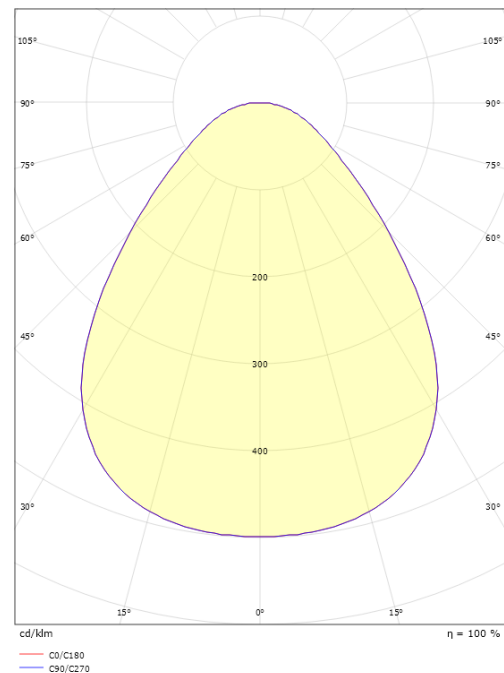

Disc 480 TW White 3770lm (@6500K) 2700-6500K Ra>80 Tunable White LEDDim

Article code: 606010
EAN: 7021986060102

Electrical

System wattage: 36W
Voltage: 220-240V
Max. luminaires per circuit breaker: B10: 21, B16: 33, C10: 21, C16: 33

Light technic

Type of light source: LED
Luminous flux: 3770lm (@6500K)
Efficacy: 105 lm/W
Colour temperature: 2700-6500K
Colour rendering (CRI): Ra>80
MacAdams factor: SDCM: 3
Lifetime: L80/B20>100,000
Lifetime: L90>50,000
Light distribution: Direct
Optic: Plastic opal prism
Beam angle: 85°
UGR: UGR<22

Control/Dimming

Type: Tunable White LEDDim

Protection

Luminaire class: Class II

Energy and approvals

Contains light source of energy class: E
Breeam: Fulfils Hea 01 for flicker free lighting

Materials and finish

Housing: Aluminium
Colour: White
Optics: Acrylic (PMMA)

Mounting/Connection

Mounting: Surface, Indoor
Connection: Screwless terminal block

Dimensions

Height (mm) H: 55
Diameter (mm) D: 470
Weight (kg) gross/net: 4.55 / 4.433

Packaging

Packing dimensions (mm): 475 x 480 x 60

7 0 2 1 9 8 6 0 6 0 1 0 2