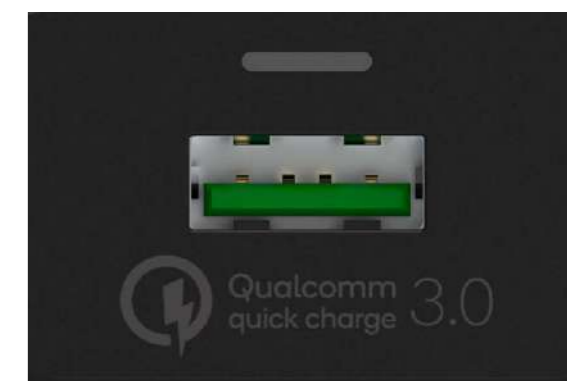

USB CHARGERS

CONNECTIONS FOR EVERY SITUATION

ANSMANN USB CHARGERS

Whether USB, USB Type-C, whether one, two or even five devices. With the modern and contemporary ANSMANN USB chargers, you can charge almost any device.

CHARGE POWER

Standard

Fast

Ultra-fast

SPECIAL FEATURES

GUARANTEE

You are always safe with us. If you have questions or problems with the product, you can rely on our manufacturer's guarantee!

WIRELESS CHARGING

This charger can be used for wireless charging

ULTRA-FAST CHARGING

You can charge your device at ultra-fast speed thanks to the quick-charge technology in our USB chargers

USB TYPE-C

Future-proof: With the new and flexible USB Type-C connection

LIGHT AND COMPACT

The small, light and extra compact USB charger, perfect for minimalists

Applies to all devices: Automatically charges with the fastest possible charging speed

POWER DELIVERY

New, freely available USB Type-C fast charging standard.

POWER DELIVERY WITH PPS

Intelligent charging control charges devices even more efficiently.

QUALCOMM QUICK CHARGE 3.0

Certified quick-charge function from Qualcomm.