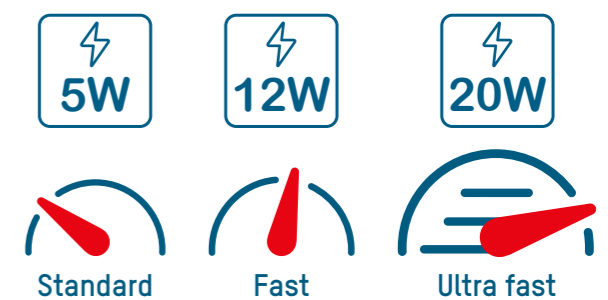

CHARGE POWER

STANDARD FEATURES IN ALL POWERBANKS

ANSMANN QUALITY

High-quality powerbanks made of aluminium or hard plastic. Connections made from aluminium.

UNIVERSAL USE

Common standard connections enable smartphones, tablets etc. to be charged.

GUARANTEE

You are always safe with us. If you have questions or problems with the product, you can rely on our manufacturer's guarantee!

MULTISAFE TECHNOLOGY

The safety technology protects you and your device. Over-charging protection, deep discharge protection, short-circuit protection, automatic shut-down

SPECIAL FEATURES

Fast charging technologies Enable **ultra fast charging** of compatible tablets and smartphones

Lighter and smaller **extra compact** Powerbank, perfect to put in a pocket

Has at least one **USB A** and one **Type-C output**

Future-proof: With the new and flexible **USB Type-C connection**

Your device can be **wirelessly charged** with this Powerbank

Can be charged via **Micro-USB** or **USB Type-C**

Freely available quick-charge function.

Certified quick-charge function from Qualcomm.