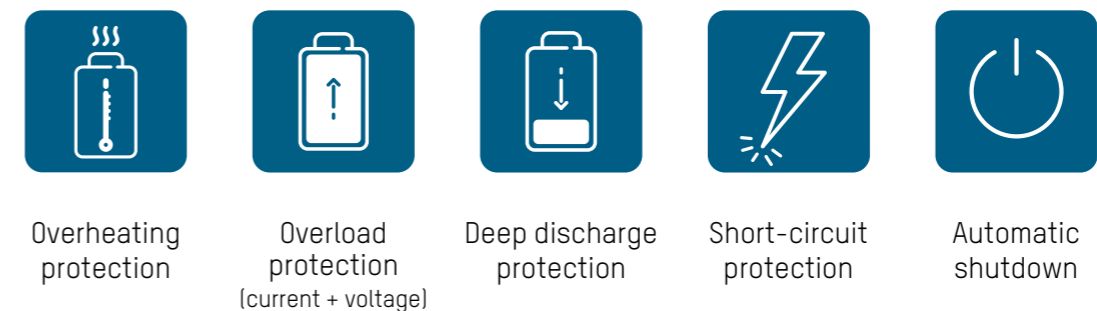

EXTREMELY HIGH DEGREE OF SAFETY!

In combination with our devices, Power Delivery offers **5 protective functions**.