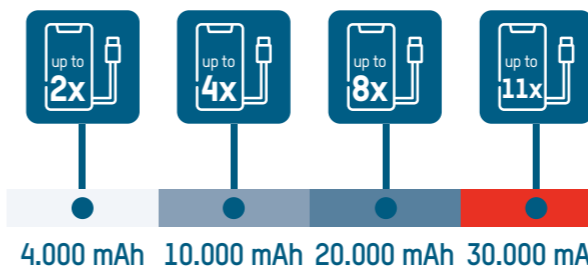

POWERBANKS

THE NEW ANSMANN POWERBANKS

WHICH IS THE ONE FOR YOU?

With the ANSMANN Powerbank you can find the perfect, up-to-date match. There is a choice of 10 models to cover every need. In order to help customers to find "their" Powerbank quickly and easily, the functions and characteristics are presented informatively and intuitively. The icons and graphics are repeated on the packaging, helping customers to navigate to the most suitable product!

SMARTPHONE CHARGING*

*Basis for comparison: iPhone 8