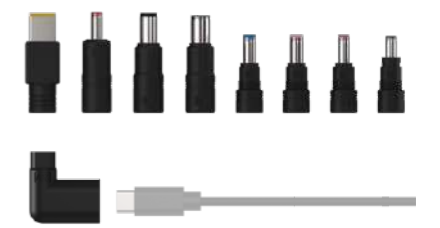

OUR NEW Qi-MASTER

WIRELESS CHARGER WILINE 15R
WIRELESS QUICK CHARGING FUNCTION
Our extra-slim induction charger with a maximum 15 Watt power!
15 Watt technology | 1x Type-C input
Part No. 1001-0126

NEW

INDUCTIVE CHARGER WILINE 5

WIRELESS CHARGING FUNCTION

Wireless charger, compatible with all Qi-capable smartphones and Qi receivers
5 Watt technology | 1x Micro USB input
Part No. 1001-0125

USB-C, USB-PD AND QUICK CHARGE SUITABLE FOR LAPTOPS

PD Power Delivery Quick Charge COMPATIBLE 3.0

USBCHARGER
2 PORTS
POWER DELIVERY 60 WATT
High-speed USB charger for charging compatible devices.
1 USB and 1 Type-C port
Part No. 1001-0096

PD Power Delivery Quick Charge COMPATIBLE 3.0

USB CHARGER
2 PORTS
POWER DELIVERY 45 WATT
High-speed USB charger for charging compatible devices.
1 USB and 1 Type-C port
Part No. 1001-0095

NEW **PD Power Delivery** PPS

USB CHARGER
1 PORT | TYPE-C
Intelligent USB charger 30 W compatible with Laptops, Apple MacBook Air, iPhone 12 & 13 and many more smartphones & tablets
Part No. 1001-0123

ADAPTER-SET FOR LAPTOPS

USB-C LAPTOP ADAPTER-SET

8 DIFFERENT ADAPTERS

For laptops without USB-C connection
45 W / 60 W / 100 W USB-C PD power supplies and USB-C PD power banks
Part No. 1700-0137