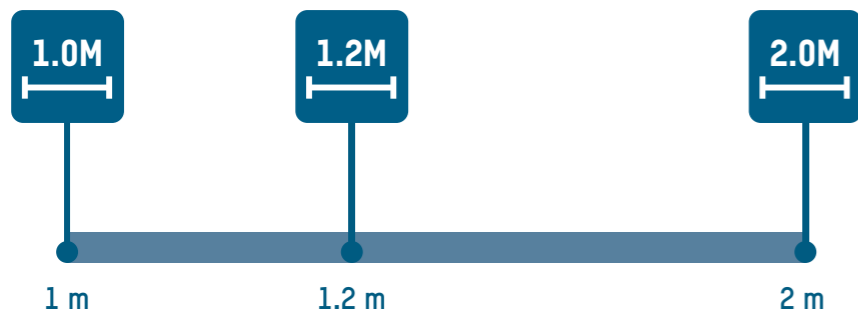

LIGHTNING, MICRO-USB, USB TYPE-C

CHARGE CABLES FOR ALL DEVICES

The practical ANSMANN data and charge cables are ideal for charging as well as synchronising your data. The plug connectors are manufactured to the USB standard and so ensure a secure connection. Data is transferred flawlessly and end devices charged with maximum power.

CABLE LENGTH

CHARGING SPEED

STANDARD FEATURES WITH ALL CHARGE CABLES

3 **GUARANTEE**
You are always safe with us. If you have questions or problems with the product, you can rely on our manufacturer's guarantee!

UNIVERSAL USE
Compatible with all common devices that have a Micro-USB, USB type-C or Lightning connector such as smartphones, tablets or notebooks.

ALU **ALUMINIUM HEAD**
The head comprises a robust aluminium housing with high-quality strain relief.

SYNCHRONISES ANY DEVICE
Any compatible device can synchronise images and data with our cables.