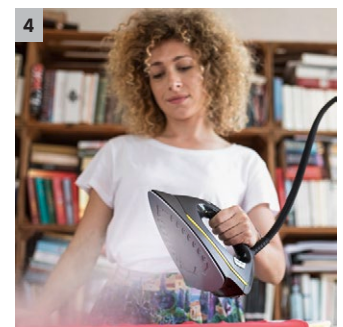

SC 4 EasyFix Iron

The SC 4 EasyFix Iron steam cleaner with EasyFix floor nozzle and steam pressure iron. Incl. permanently refillable, removable water tank for uninterrupted cleaning.

1 Continuously refillable, detachable water tank

- Interruption-free cleaning and convenient water filling.

2 Floor cleaning set EasyFix with flexible joint on the floor nozzle and convenient hook-and-loop fixing for the floor cleaning cloth

- Optimal cleaning results on all types of hard floors around the home thanks to efficient lamella technology.
- Contactless cloth changing without contact with dirt, and convenient attachment of the floor cleaning cloth thanks to the hook-and-loop system.