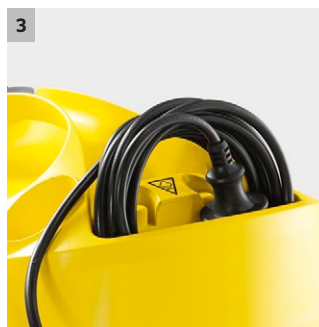

SC 4 EasyFix Iron

The SC 4 EasyFix Iron steam cleaner with EasyFix floor nozzle and steam pressure iron. Incl. permanently refillable, removable water tank for uninterrupted cleaning.

1 Continuously refillable, detachable water tank

- Interruption-free cleaning and convenient water filling.

2 Floor cleaning set EasyFix with flexible joint on the floor nozzle and convenient hook-and-loop fixing for the floor cleaning cloth

- Optimal cleaning results on all types of hard floors around the home thanks to efficient lamella technology.
- Contactless cloth changing without contact with dirt, and convenient attachment of the floor cleaning cloth thanks to the hook-and-loop system.

3 Integrated cable storage compartment

- Secure storage of the cable and other accessories.

4 EasyFinish steam pressure iron

- Steam pressure iron with fixed temperature setting, automatic shut-down and lightweight sole plate. Up to 50% time saving.

SC 4 EasyFix Iron

- Detachable, continuously fillable tank for an uninterrupted work
- Separate cable storage compartment
- With floor cleaning set EasyFix and steam pressure iron

Technical data

Order no.	1.512-461.0	
EAN code	4054278676838	
Test certificate*	Kills up to 99.999% of coronavirus* and 99.9% bacteria**	
Area performance per tank filling	m ²	approx. 100
Heat-up time	min	4
Boiler/tank capacity	l	0.5 + 0.8 / (removable tank)
Max. steam pressure	bar	3.5
Heating output	W	2000
Current type	Ph / V / Hz	1 / 220 - 240 / 50 - 60
Cable length	m	4
Weight without accessories	kg	4
Dimensions (L × W × H)	mm	380 × 251 × 273