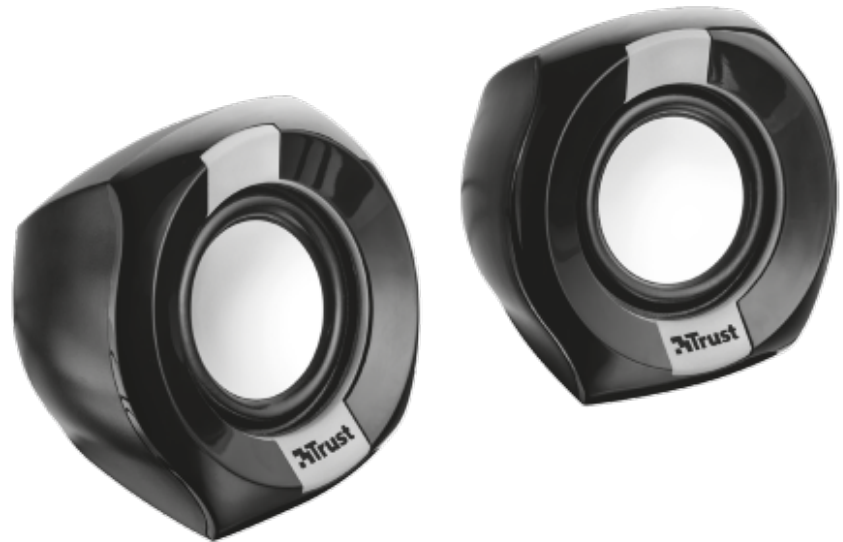

Polo Compact 2.0 Speaker Set

Compact speaker set with 8 Watt (4W RMS) output power

Key features

- ✓ 8W peak power (4 Watt RMS)
- ✓ Compact size, big sound
- ✓ USB powered: no wall power needed
- ✓ In-line volume control

More information

Item number: 20943

Product link: <http://www.trust.com/20943>

EAN code: 8713439209433

High resolution images: <http://www.trust.com/20943/materials>