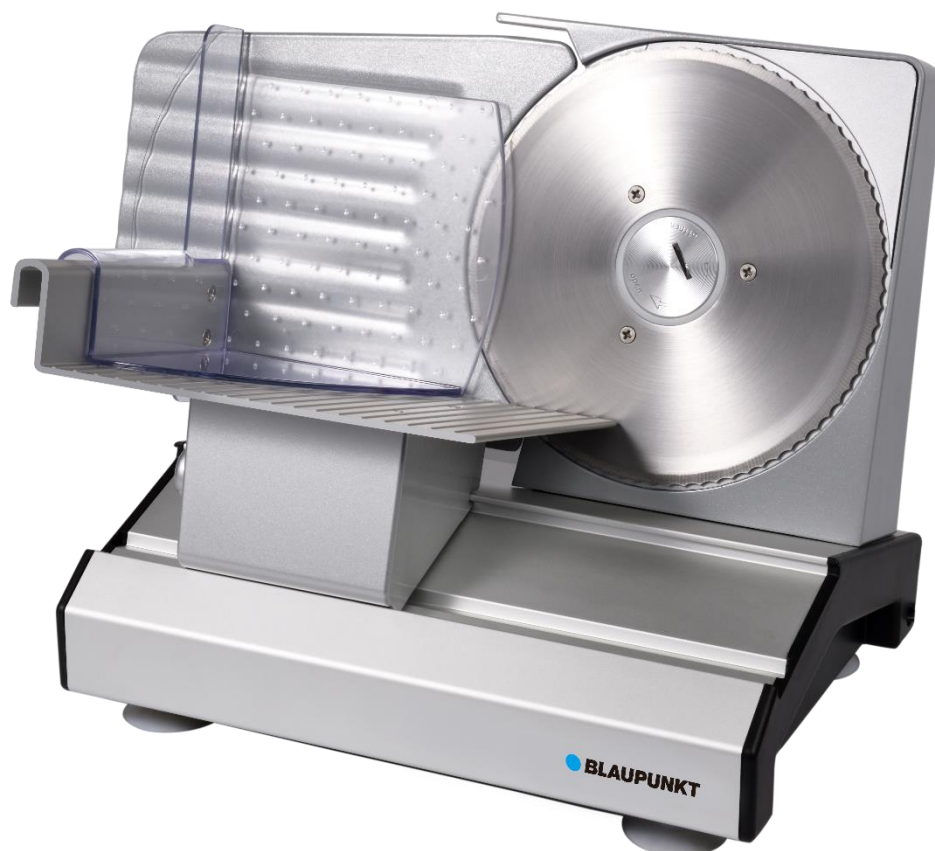

250W, 19cm – FMS601

MEAT SLICER

Highlights

Peak power up to 250 W

Blades diameter: 19 cm

Wide slicing regulation 0-20 mm

Features and specification:

- Blade made of high quality stainless steel
- Diameter of blade: 19 cm
- Stable alluminium base
- Die-casted alluminium thickness adjustable plate
- Wide slicing regulation 0-20 mm
- Detachable sliding platform
- Plastic pusher
- Anti-slip silicone feet
- Power supply: 220-240V~50/60Hz, max: 250 W, rated: 200 W
- Dimension: 38 x 25 x 28 cm
- Weight: 3,5 kg
- EAN code: 5901750503467