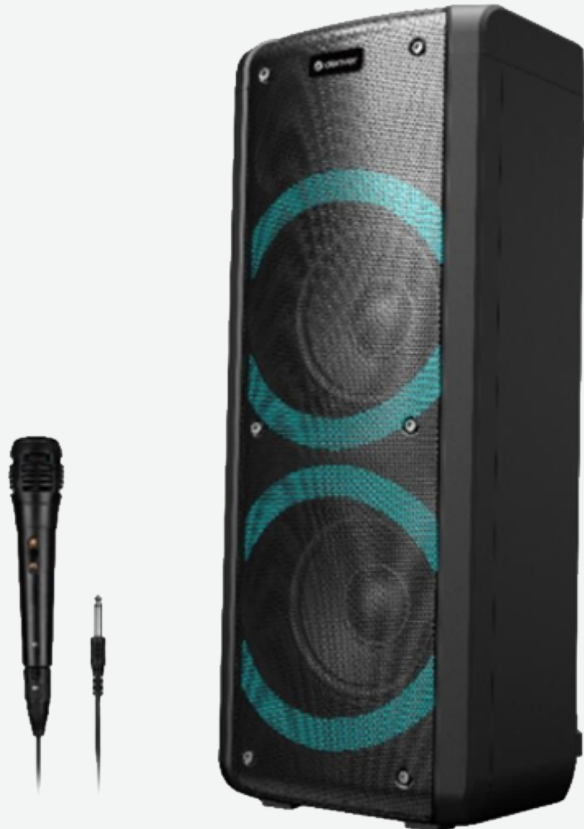

Denver BPS-352

- Bluetooth Party Speaker
- 300W Max power output (30W RMS)
- 2x 6.5" woofers
- USB/Micro SDcard slot for direct MP3
- Dual microphone input (Wired microphone included)
- AUX input
- TWS function - pair two speakers for stereo sound
- LED function around speakers - Circle light with 7 light types
- Built-in rechargeable lithium battery (3.600mAh) - Playtime up to 3 hours at 50% volume
- Charging time 4-5 hours

-  Highlights
Bluetooth, light effect, AUX input, USB, MicroSD, 300W, Dual Microphone input
-  Power
AC/DC adaptor included
-  Battery
Built-in rechargeable battery - 3600mAh
-  Connections
Bluetooth, AUX input, USB, MicroSD, Dual Microphone input
-  Volume
300W Max power output