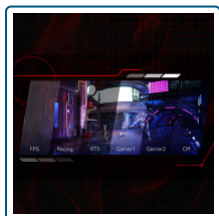

6 Games mode

Tailor your display to the game with a click of a button. Switch settings between in-built presets for FPS, racing, or RTS games, or customise your own ideal conditions and save them. The AOC Settings KeyPad makes switching profiles or adjusting features quick and easy.