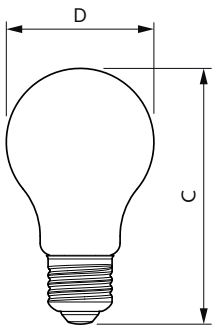

Temperature	
T-Case Maximum (Nom)	35 °C

Controls and dimming	
Dimmable	No

Mechanical and housing	
Bulb Finish	Clear

MASTER UltraEfficient LED bulb

Bulb Shape	A60 [A 60mm]
Approval and application	
Energy Efficiency Class	A
Energy Consumption kWh/1000 h	4 kWh
EPREL Registration Number	588544
Product data	
Full product code	871951442077900
Order product name	MAS LEDBulbND4-60W E27 830 A60 CL G EELA

EAN/UPC - Product	8719514420779
Order code	42077900
Local order code	MLDND4WE2783CL
Numerator - Quantity Per Pack	1
Numerator - Packs per outer box	10
Material Nr. (12NC)	929003066702
Net Weight (Piece)	0.030 kg

Dimensional drawing

MAS LEDBulbND4-60W E27 830 A60 CL G EELA

Product	D	C
MAS LEDBulbND4-60W E27 830 A60 CL G EELA	60 mm	105 mm

Photometric data

LEDbulb MAS EU 4W A60 E27 830 CL-GUL

LEDbulb MAS EU 4W A60 E27 830 CL-POC