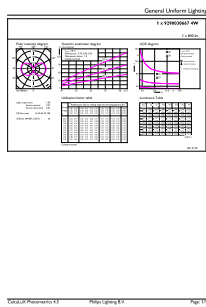

Temperature	
T-Case Maximum (Nom)	35 °C

Controls and dimming	
Dimmable	No

Mechanical and housing	
Bulb Finish	Clear

MASTER UltraEfficient LED bulb

Bulb Shape	A60 [A 60mm]
Approval and application	
Energy Efficiency Class	A
Energy Consumption kWh/1000 h	4 kWh
EPREL Registration Number	588544
Product data	
Full product code	871951442077900
Order product name	MAS LEDBulbND4-60W E27 830 A60 CL G EELA

EAN/UPC - Product	8719514420779
Order code	42077900
Local order code	MLDND4WE2783CL
Numerator - Quantity Per Pack	1
Numerator - Packs per outer box	10
Material Nr. (12NC)	929003066702
Net Weight (Piece)	0.030 kg

Dimensional drawing

MAS LEDBulbND4-60W E27 830 A60 CL G EELA

Product	D	C
MAS LEDBulbND4-60W E27 830 A60 CL G EELA	60 mm	105 mm

Photometric data

LEDbulb MAS EU 4W A60 E27 830 CL-GUL

LEDbulb MAS EU 4W A60 E27 830 CL-POC