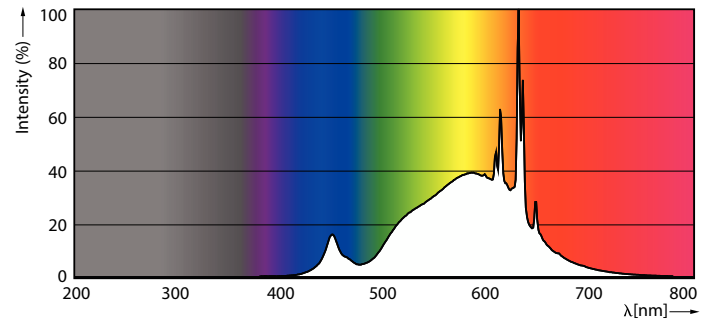

Product data

General information	
Cap-Base	E27 [E27]
EU RoHS compliant	Yes
Nominal Lifetime (Nom)	50000 h
Switching Cycle	50000
Flux measurement reference	Sphere
Light technical	
Color Code	830 [CCT of 3000K]
Luminous Flux (Nom)	840 lm
Color Designation	White (WH)
Correlated Color Temperature (Nom)	3000 K
Luminous Efficacy (rated) (Nom)	210.00 lm/W
Color Consistency	<6
Color Rendering Index (Nom)	80
LLMF At End Of Nominal Lifetime (Nom)	70 %

Dimensional drawing

MAS LEDBulbND4-60W E27 830 A60 CL G EELA

Product	D	C
MAS LEDBulbND4-60W E27 830 A60 CL G EELA	60 mm	105 mm

Photometric data

LEDbulb MAS EU 4W A60 E27 830 CL-GUL

LEDbulb MAS EU 4W A60 E27 830 CL-POC

MASTER UltraEfficient LED bulb

Photometric data

LEDbulb MAS EU A60 4W E27 830 CL-LDD

Lifetime

Life Expectancy Diagram

Lumen Maintenance Diagram