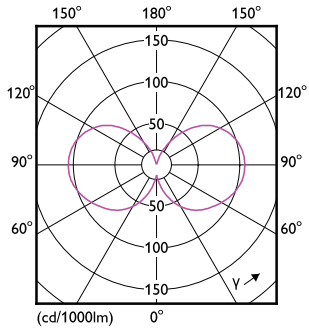

Temperature	
T-Case Maximum (Nom)	35 °C

Controls and dimming	
Dimmable	No

Mechanical and housing	
Bulb Finish	Clear

MASTER UltraEfficient LED bulb

Bulb Shape	A60 [A 60mm]
Approval and application	
Energy Efficiency Class	A
Energy Consumption kWh/1000 h	4 kWh
EPREL Registration Number	588544
Product data	
Full product code	871951442077900
Order product name	MAS LEDBulbND4-60W E27 830 A60 CL G EELA

Dimensional drawing

MAS LEDBulbND4-60W E27 830 A60 CL G EELA

Product	D	C
MAS LEDBulbND4-60W E27 830 A60 CL G EELA	60 mm	105 mm

Photometric data

LEDbulb MAS EU 4W A60 E27 830 CL-GUL

LEDbulb MAS EU 4W A60 E27 830 CL-POC

MASTER UltraEfficient LED bulb

Photometric data

LEDbulb MAS EU A60 4W E27 830 CL-LDD

Lifetime

Life Expectancy Diagram

Lumen Maintenance Diagram