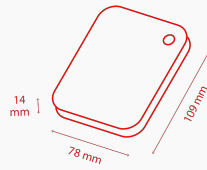

Product Specifications

Basic Specifications

Interface	USB 3.0 (USB 2.0 compatible)
Max. transfer rate	~ 5.0 Gbit/s
File system	NTFS (MS Windows) Requires reformatting for Mac OS
Power	USB bus power (max. 900mA)
System requirements	Formatted NTFS for Microsoft® Windows® 10, Windows® 8.1, Windows® 7 One free port of USB 3.0 or USB 2.0 Requires reformatting for macOS v10.13 / v10.12 / OS X v10.11
Certifications	Formatted NTFS for Microsoft® Windows® 10, Windows® 8.1, Windows® 7 One free port of USB 3.0 or USB 2.0

Warranty 2 years

Physical

Enclosure	Matt
Dimensions	500 GB, 1 TB, 2 TB: 78 x 109 x 14 mm 3 TB (different product design): 70 x 118,9 x 21 mm 4 TB: 78 x 109 x 19,5 mm
Weight (approx.)	500 GB: 140 g 1 TB, 2 TB: 149 g 3 TB, 4 TB: 217,5 g

Box Content

Box Content	Canvio Basics USB 3.0 cable (Type A to Micro-B) User's manual (pre-installed on the hard drive)

Product Range

Part number	Capacity	Color
HDTB440EK3CA	4 TB	Black
HDTB330EK3CB	3 TB	Black
HDTB420EK3AA	2 TB	Black
HDTB410EK3AA	1 TB	Black
HDTB405EK3AA	500 GB	Black

Logistical Information:

Box dimensions	128 x 40 x 140 mm
Box weight (gross)	249 g
Master carton dimensions	212 x 134 x 153 mm
Master carton weight (gross)	1.395 kg
Boxes per master carton	5
Pallet dimensions	1150 x 1150 x 130 mm
Pallet weight (gross)	23 kg
Units per pallet	1200 pcs.