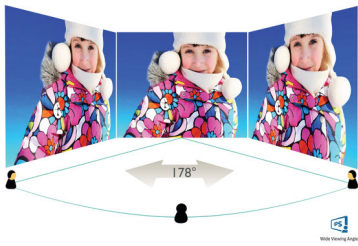

Philips Monitor
Full HD LCD monitor

V Line

24 (23.8"/60.5 cm diag.)
1920 x 1080 (Full HD)

243V7QDSB

Vivid, crisp images, from edge to edge

A perfect all-round display with stunning images that stretch from edge to edge, made easy on the eyes, in a compact, slim design.

Perfectly designed for your space

- Compact design saves space
- VESA mount allows for flexibility

PHILIPS

Full HD LCD monitor
V Line 24 (23.8"/60.5 cm diag.), 1920 x 1080 (Full HD)

Highlights

IPS technology

16:9 Full HD display

Picture quality matters. Regular displays deliver quality, but you expect more. This display features enhanced Full HD 1920 x 1080 resolution. With Full HD for crisp detail paired with high brightness, incredible contrast and realistic colours, expect a true-to-life picture.

Ultra-narrow Border

The new Philips displays feature ultra-narrow borders which allow for minimal distractions

and maximum viewing size. Especially suited for multi-display or tiling setups like gaming, graphic design and professional applications, the ultra-narrow border display gives you the feeling of using one large display.