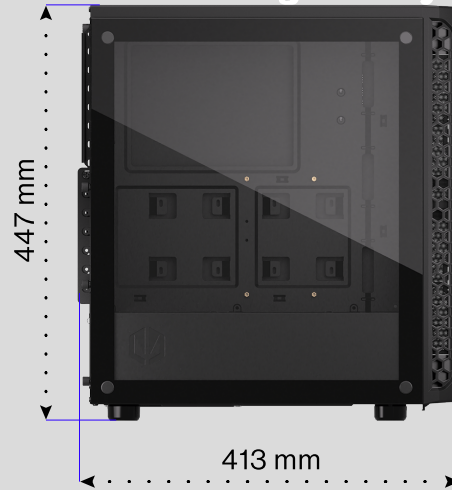

## Technical specifications

Product code	<b>EY2A004</b>	Motherboard form factor	<b>ATX / microATX / ITX</b>
EAN	<b>5903018666235</b>	Video card clearance (GPU) [mm]	<b>350</b>
Product type	<b>PC case</b>	CPU cooler clearance [mm]	<b>161</b>
Dimensions [mm]	<b>447×216×413</b>	Power supply clearance [mm]	<b>180</b>